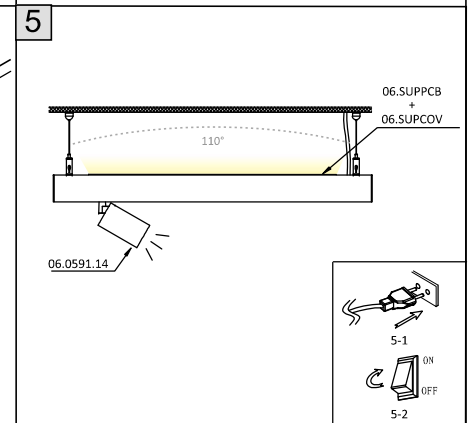

MATERIAL | AL PC

» 318

Code	Dimensions (mm): LxWxH	Color
06.SUPCOV	1000 x 24 x 5,3	Transparent

LED CE IP20

MATERIAL | PC

» 318

IN_LINE TUB XS A 48

Code	Product Lumen	Power Watt	Color T (K)	CRI	Color
06.0248.02.930.WH	112	2,1	3000	>90	White
06.0248.02.930.BK	112	2,1	3000	>90	Black