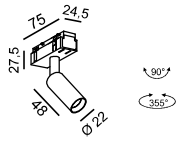

MATERIAL | AL PC

» 318

Code	Dimensions (mm): LxWxH	Color
06.SUPCOV	1000 x 24 x 5,3	Transparent

LED CE IP20

MATERIAL | PC

» 318

IN_LINE TUB XS A 48

Code	Product Lumen	Power Watt	Color T (K)	CRI	Color
06.0248.02.930.WH	112	2,1	3000	>90	White
06.0248.02.930.BK	112	2,1	3000	>90	Black