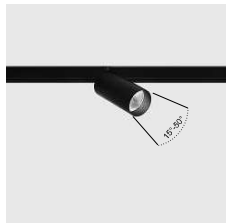

06.0369.6.930.BK