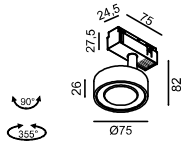

MATERIAL | AL ○ PC

» 318

ACCESSORIES

	Replaceable ring. White color	SOL M RING WHITE
	Replaceable ring. Black color	SOL M RING BLACK
	Replaceable ring. Copper color	SOL M RING COPPER
	Replaceable ring. Brass color	SOL M RING BRASS
	Replaceable ring. Chrome color	SOL M RING CHROME
	Replaceable ring. Diamond black color	SOL M RING DIAMOND BLACK

NEW

» 313