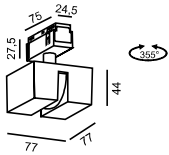

IN_LINE WIN