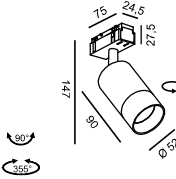

Code	Product Lumen	Power Watt	Color T (K)	CRI	Color
06.0599.13.930.WH	615 - 1040	13	3000	>90	White
06.0599.13.930.BK	615 - 1040	13	3000	>90	Black
06.0599.13.940.WH	615 - 1040	13	4000	>90	White
06.0599.13.940.BK	615 - 1040	13	4000	>90	Black

MATERIAL | AL PC

» 318