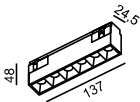

IN_LINE COMFORT 69

Code	Product Lumen	Power Watt	Color T (K)	CRI	Color
06.0691.4.930.BK	273	4	3000	>90	Black
06.0691.4.940.BK	330	4	4000	>90	Black

MATERIAL | AL ○ PC

i » 318

IN_LINE COMFORT 137

Code	Product Lumen	Power Watt	Color T (K)	CRI	Color
06.1371.8.930.BK	557	8	3000	>90	Black
06.1371.8.940.BK	684	8	4000	>90	Black

MATERIAL | AL ○ PC

i » 318

IN_LINE COMFORT 205

Code	Product Lumen	Power Watt	Color T (K)	CRI	Color
06.2051.12.930.WH	850	12	3000	>90	White
06.2051.12.930.BK	850	12	3000	>90	Black
06.2051.12.940.WH	850	12	4000	>90	White
06.2051.12.940.BK	850	12	4000	>90	Black

MATERIAL | AL ○ PC

i » 318

IN_LINE COMFORT 407

Code	Product Lumen	Power Watt	Color T (K)	CRI	Color
06.4071.20.930.WH	1700	20	3000	>90	White
06.4071.20.930.BK	1700	20	3000	>90	Black
06.4071.20.940.WH	1700	20	4000	>90	White
06.4071.20.940.BK	1700	20	4000	>90	Black

MATERIAL | AL ○ PC

i » 318

IN_LINE WALL WASHER 205

Code	Product Lumen	Power Watt	Color T (K)	CRI	Color
06.2055.10.930.BK	990	10	3000	>90	Black
06.2055.10.940.BK	1025	10	4000	>90	Black

MATERIAL | AL ○ PC

i » 318