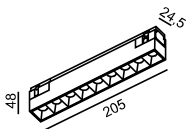

Code	Product Lumen	Power Watt	Color T (K)	CRI	Color
06.1371.8.930.BK	557	8	3000	>90	Black
06.1371.8.940.BK	684	8	4000	>90	Black

MATERIAL | AL ○ PC

i » 318

IN_LINE COMFORT 205

Code	Product Lumen	Power Watt	Color T (K)	CRI	Color
06.2051.12.930.WH	850	12	3000	>90	White
06.2051.12.930.BK	850	12	3000	>90	Black
06.2051.12.940.WH	850	12	4000	>90	White
06.2051.12.940.BK	850	12	4000	>90	Black