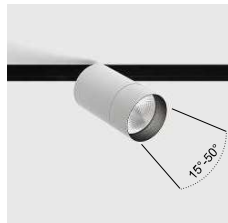

06.0599.13.930.WH