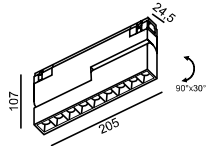

IN_LINE COMFORT B 205