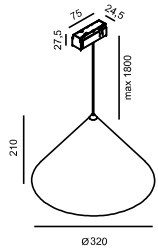

IN_LINE CONE

Code	Product Lumen	Power Watt	Color T (K)	CRI	Color
06.3200.12.930.BK	715	12	3000	>90	Black

LED CE ENE IP20 48V EXCL opal

MATERIAL | AL PC

» 318

IN_LINE DISK

Code	Product Lumen	Power Watt	Color T (K)	CRI	Color
06.1570.15.930.BK	715	15	3000	>90	Black

LED CE ENE IP20 48V EXCL opal

MATERIAL | AL PC

» 318