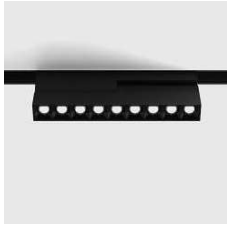

MATERIAL | AL PC

» 318

06.2221.4.930.WH

06.2221.4.930.BK

06.2221.4.930.BR

06.2221.4.930.CR

IN_LINE COMFORT B 205

Code	Product Lumen	Power Watt	Color T (K)	CRI	Color
06.2052.12.930.BK	850	12	3000	>90	Black
06.2052.12.940.BK	850	12	4000	>90	Black