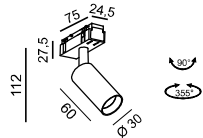

IN_LINE TUB S A 60

Code	Product Lumen	Power Watt	Color T (K)	CRI	Color
06.0361.8.930.WH	570	5,4	3000	>90	White
06.0361.8.930.BK	570	5,4	3000	>90	Black
06.0361.8.930.WHW	570	5,4	3000	>90	White/White
06.0361.8.930.BR	570	5,4	3000	>90	Brass
06.0361.8.930.CR	570	5,4	3000	>90	Chrome
NEW 06.0361.8.930.DB	570	5,4	3000	>90	Diamond black
NEW 06.0361.8.930.SB	570	5,4	3000	>90	Sahara beige
06.0361.8.940.WH	620	5,4	4000	>90	White
06.0361.8.940.BK	620	5,4	4000	>90	Black
06.0361.8.940.WHW	620	5,4	4000	>90	White/White
06.0361.8.940.BR	620	5,4	4000	>90	Brass
06.0361.8.940.CR	620	5,4	4000	>90	Chrome
NEW 06.0361.8.940.DB	620	5,4	4000	>90	Diamond black
NEW 06.0361.8.940.SB	620	5,4	4000	>90	Sahara beige