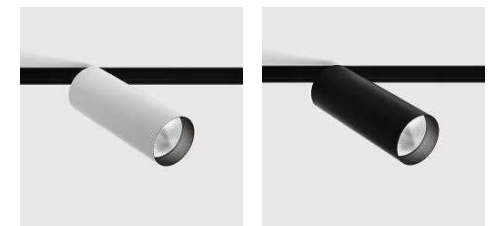

06.0514.18.TW.WH

06.0514.18.TW.BK