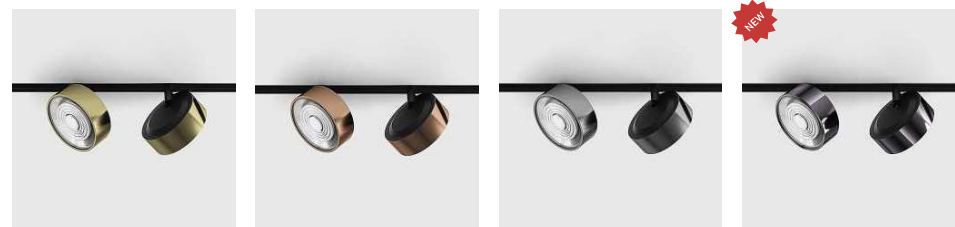

» 313

06.9533.13.TW .BK + SOL RING BRASS

06.9533.13.TW.BK + SOL RING COPPER

06.9533.13.TW.BK + SOL RING CHROME

06.9533.13.TW.BK + SOL RING DIAMOND BLACK

Connected App is a smartphone and tablet app that allows you to control lighting installed on WIZ devices.