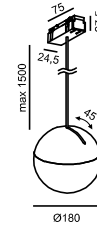

MATERIAL | AL GL

i » 318