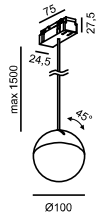

MATERIAL | AL PC

» 318

IN_LINE STICKS

Code	Product Lumen	Power Watt	Color T (K)	CRI	Color
06.8003.20.830.BK	2400	20	3000	>90	Black

MATERIAL | AL PC

» 318

IN_LINE BALL M

Code	Product Lumen	Power Watt	Color T (K)	CRI	Color
06.1000.7.930.WH	590	7	3000	>90	White
06.1000.7.930.BK	590	7	3000	>90	Black