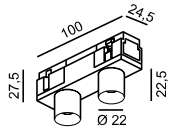

MATERIAL | AL PC

» 318