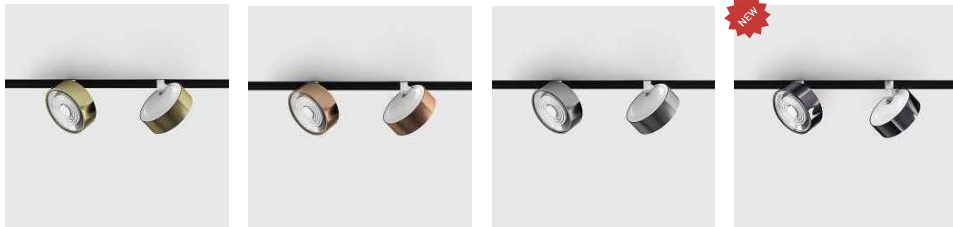

IN_LINE SOL MINI

Code	Product Lumen	Power Watt	Color T (K)	CRI	Color
06.7526.7.930.WH	640	7	3000	>90	White
06.7526.7.930.BK	640	7	3000	>90	Black
06.7526.7.940.WH	695	7	4000	>90	White
06.7526.7.940.BK	695	7	4000	>90	Black

MATERIAL | AL ○ PC

» 318

ACCESSORIES

	Replaceable ring. White color	SOL M RING WHITE
	Replaceable ring. Black color	SOL M RING BLACK
	Replaceable ring. Copper color	SOL M RING COPPER
	Replaceable ring. Brass color	SOL M RING BRASS
	Replaceable ring. Chrome color	SOL M RING CHROME
	Replaceable ring. Diamond black color	SOL M RING DIAMOND BLACK

NEW

» 313

06.7526.7.930.WH + SOL M RING BRASS

06.7526.7.930.WH + SOL M RING COPPER

06.7526.7.930.WH + SOL M RING CHROME

06.7526.7.930.WH + SOL M RING DIAMOND BLACK