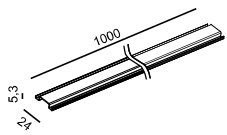

MATERIAL | AL PC

» 318

Code	Dimensions (mm): LxWxH	Color
06.SUPCOV	1000 x 24 x 5,3	Transparent

LED CE IP20

MATERIAL | PC

» 318

IN_LINE TUB XS A 48

Code	Product Lumen	Power Watt	Color T (K)	CRI	Color
06.0248.02.930.WH	112	2,1	3000	>90	White
06.0248.02.930.BK	112	2,1	3000	>90	Black