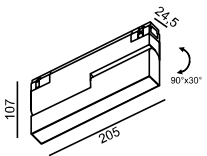

IN_LINE LINEA B 205