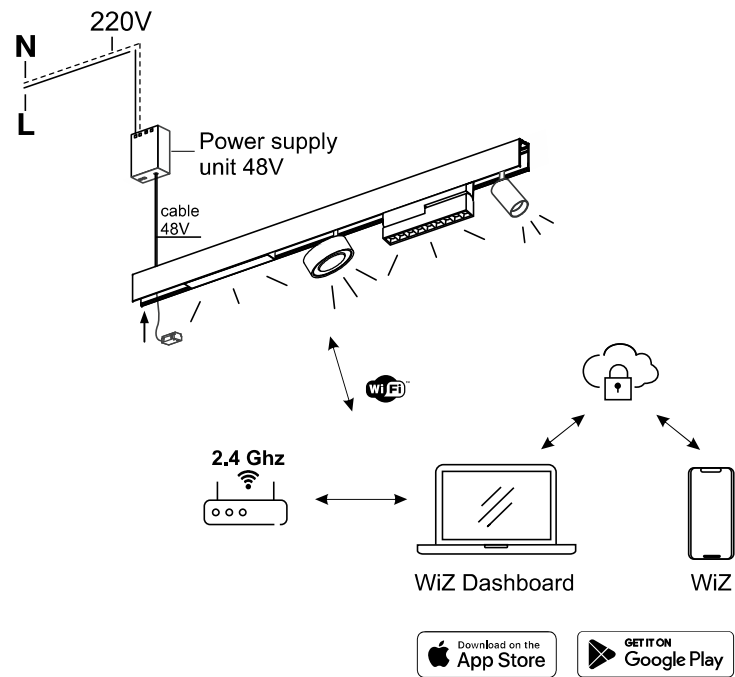

» 313

06.9533.13.TW .BK + SOL RING BRASS

06.9533.13.TW.BK + SOL RING COPPER

06.9533.13.TW.BK + SOL RING CHROME

06.9533.13.TW.BK + SOL RING DIAMOND BLACK

Connected App is a smartphone and tablet app that allows you to control lighting installed on WIZ devices.

To get started with the WIZ app, you'll need to:

- Install WIZ lamps or fixtures in your home or office.
- They should be connected to Wi-Fi.
- Download the WIZ Connected App on your smartphone or tablet. The app is available for free on iOS and Android devices.
- Register on the app and set up your account.