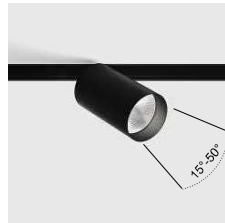

06.0599.13.930.BK