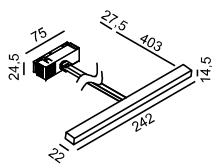

IN_LINE ART