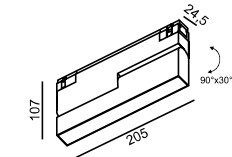

MATERIAL |

» 318