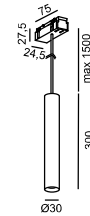

IN_LINE TUB S P 300

Code	Product Lumen	Power Watt	Color T (K)	CRI	Color
06.0331.8.930.WH	389	8	3000	>90	White
06.0331.8.930.BK	389	8	3000	>90	Black
NEW 06.0331.8.930.BR	389	8	3000	>90	Brass
06.0331.8.940.WH	474	8	4000	>90	White
06.0331.8.940.BK	474	8	4000	>90	Black
NEW 06.0331.8.940.BR	474	8	4000	>90	Brass