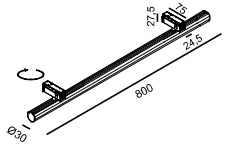

MATERIAL | AL PC

» 318

IN_LINE STICKS

Code	Product Lumen	Power Watt	Color T (K)	CRI	Color
06.8003.20.830.BK	2400	20	3000	>90	Black

MATERIAL | AL PC

» 318

IN_LINE BALL M

Code	Product Lumen	Power Watt	Color T (K)	CRI	Color
06.1000.7.930.WH	590	7	3000	>90	White
06.1000.7.930.BK	590	7	3000	>90	Black