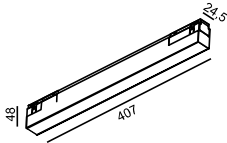

IN_LINE LINEA 407