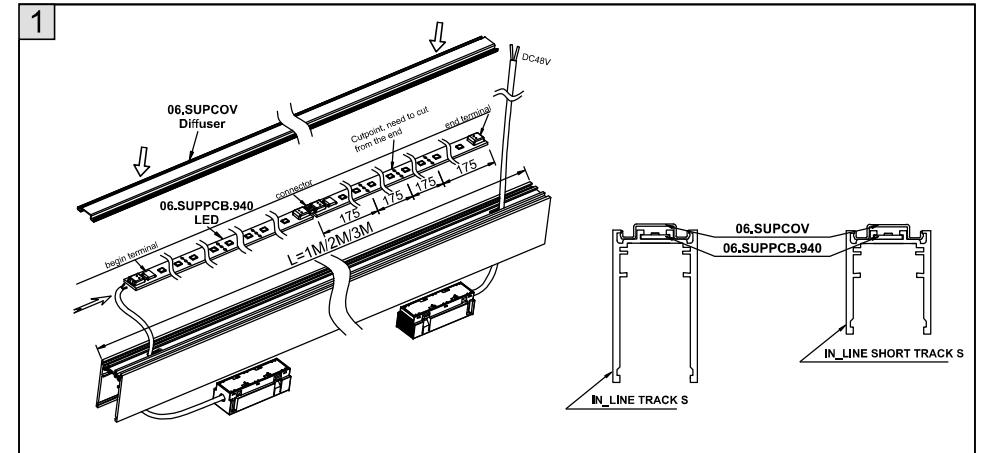

MATERIAL | AL PC

» 318

Code	Dimensions (mm): LxWxH	Color
06.SUPCOV	1000 x 24 x 5,3	Transparent

LED CE IP20

MATERIAL | PC

» 318

IN_LINE TUB XS A 48

Code	Product Lumen	Power Watt	Color T (K)	CRI	Color
06.0248.02.930.WH	112	2,1	3000	>90	White
06.0248.02.930.BK	112	2,1	3000	>90	Black