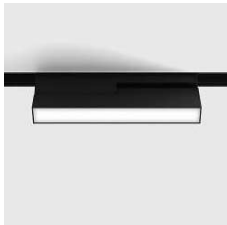

IN_LINE LINEA B 205