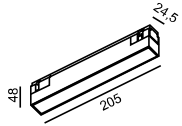

IN_LINE LINEA 205

Code	Product Lumen	Power Watt	Color T (K)	CRI	Color
06.2050.6.930.WH	406	6	3000	>90	White
06.2050.6.930.BK	406	6	3000	>90	Black
06.2050.6.940.WH	435	6	4000	>90	White
06.2050.6.940.BK	435	6	4000	>90	Black