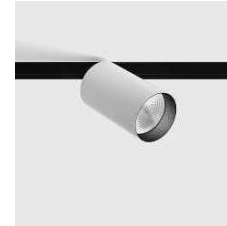

IN_LINE TUB M NB

Code	Product Lumen	Power Watt	Color T (K)	CRI	Color
06.0595.9.930.WH	640	10	3000	>90	White
06.0595.9.930.BK	640	10	3000	>90	Black
06.0595.9.940.WH	640	10	4000	>90	White
06.0595.9.940.BK	640	10	4000	>90	Black