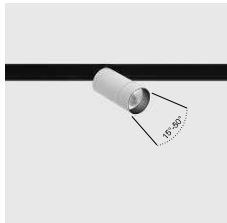

06.0369.6.930.WH