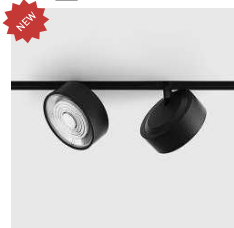

IN_LINE SOL TW

Code	Product Lumen	Power Watt	Color T (K)	CRI	Color
06.9533.13.TW.WH	881 - 1025	13	2700 - 6500	>90	White
06.9533.13.TW.BK	881 - 1025	13	2700 - 6500	>90	Black

MATERIAL | AL PC » 318

ACCESSORIES

	Replaceable ring. White color	SOL RING WHITE
	Replaceable ring. Black color	SOL RING BLACK
	Replaceable ring. Copper color	SOL RING COPPER
	Replaceable ring. Brass color	SOL RING BRASS
	Replaceable ring. Chrome color	SOL RING CHROME
	Replaceable ring. Diamond black color	SOL RING DIAMOND BLACK
	Lens 12°	06.A09LS12
	Lens 38°	06.A09LS38

» 313