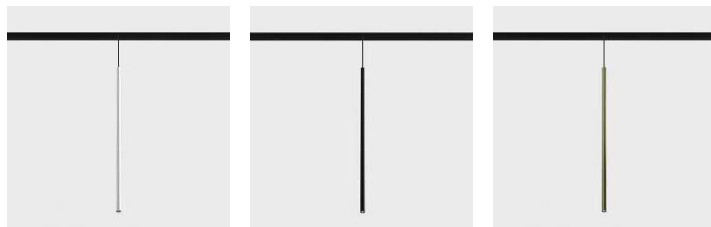

IN_LINE TUB XS P

Code	Product Lumen	Power Watt	Color T (K)	CRI	Color
06.0160.2.930.WH	137	2,4	3000	>90	White
06.0160.2.930.BK	137	2,4	3000	>90	Black
06.0160.2.930.BR	137	2,4	3000	>90	Brass

MATERIAL | AL PC

» 318

06.0160.2.930.WH

06.0160.2.930.BK

06.0160.2.930.BR