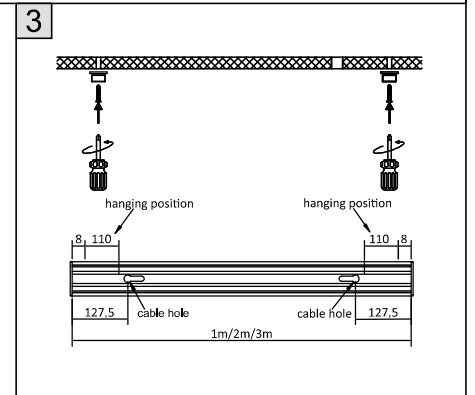

MATERIAL | AL PC

» 318

Code	Dimensions (mm): LxWxH	Color
06.SUPCOV	1000 x 24 x 5,3	Transparent

LED CE IP20

MATERIAL | PC

» 318

IN_LINE TUB XS A 48

Code	Product Lumen	Power Watt	Color T (K)	CRI	Color
06.0248.02.930.WH	112	2,1	3000	>90	White
06.0248.02.930.BK	112	2,1	3000	>90	Black