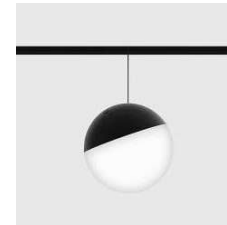

IN_LINE BALL L

Code	Product Lumen	Power Watt	Color T (K)	CRI	Color
06.1800.28.930.WH	2181	28	3000	>90	White
06.1800.28.930.BK	2181	28	3000	>90	Black