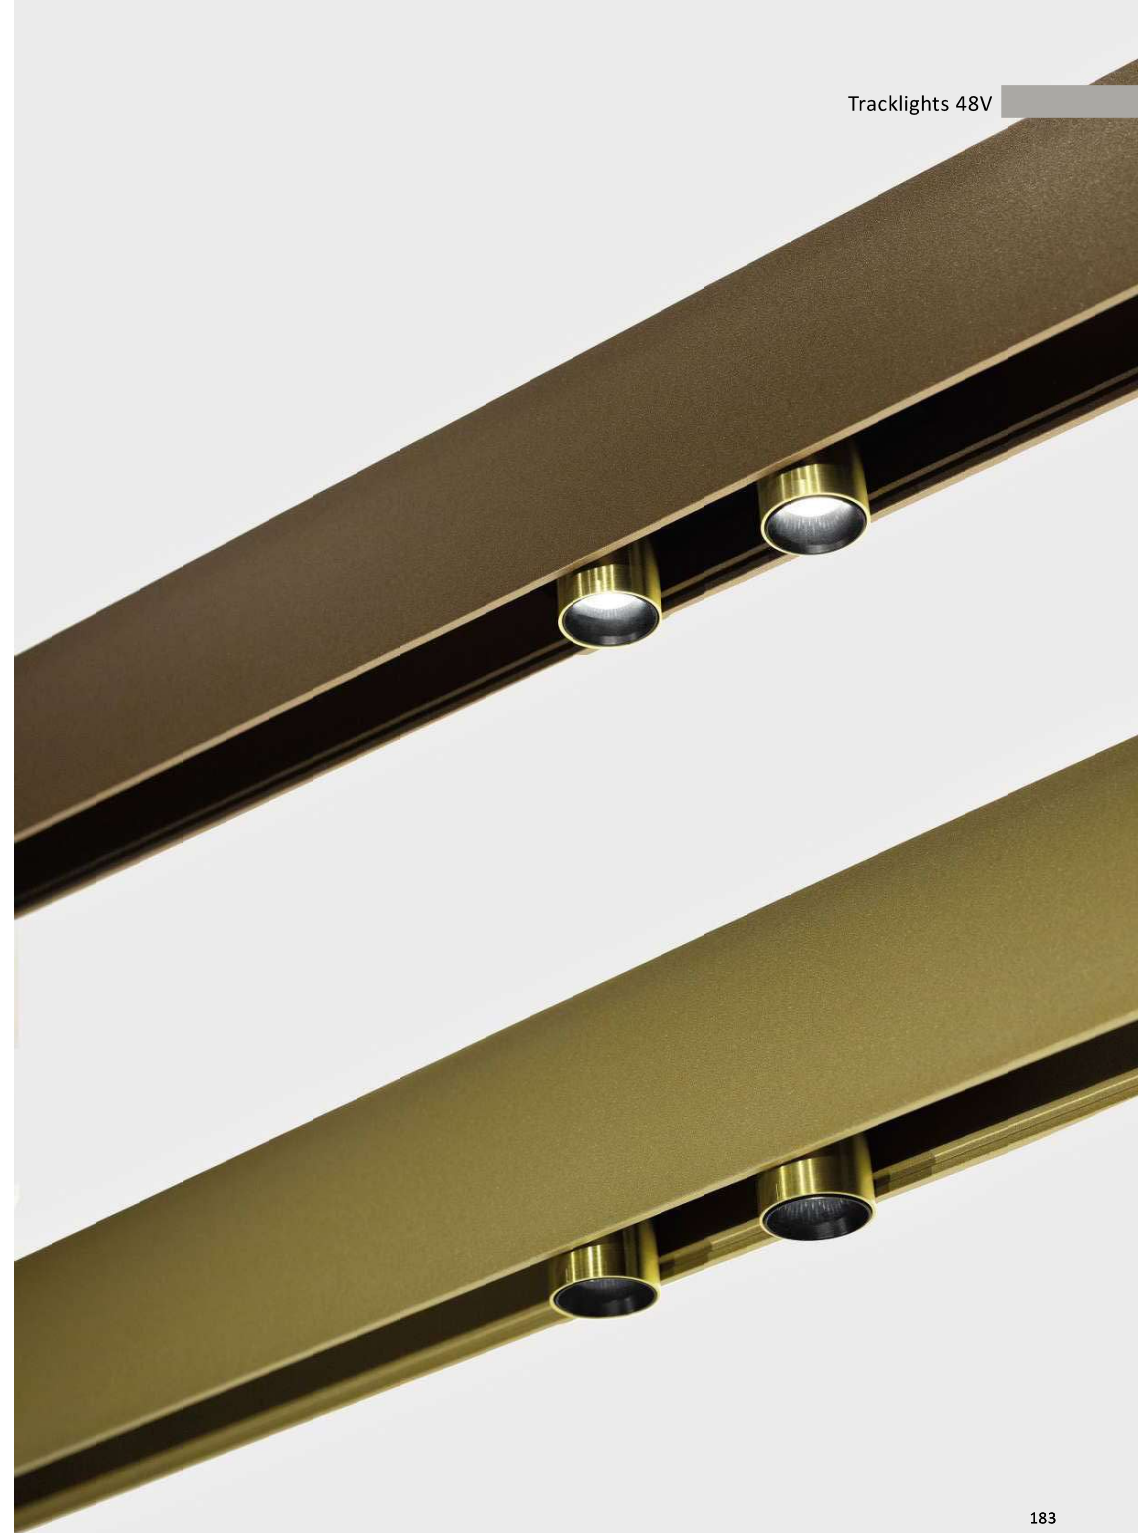

MATERIAL | AL PC

» 318

06.2221.4.930.WH

06.2221.4.930.BK

06.2221.4.930.BR

06.2221.4.930.CR

IN_LINE COMFORT B 205

Code	Product Lumen	Power Watt	Color T (K)	CRI	Color
06.2052.12.930.BK	850	12	3000	>90	Black
06.2052.12.940.BK	850	12	4000	>90	Black