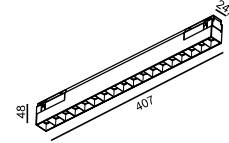

Code	Product Lumen	Power Watt	Color T (K)	CRI	Color
06.4071.20.930.WH	1700	20	3000	>90	White
06.4071.20.930.BK	1700	20	3000	>90	Black
06.4071.20.940.WH	1700	20	4000	>90	White
06.4071.20.940.BK	1700	20	4000	>90	Black