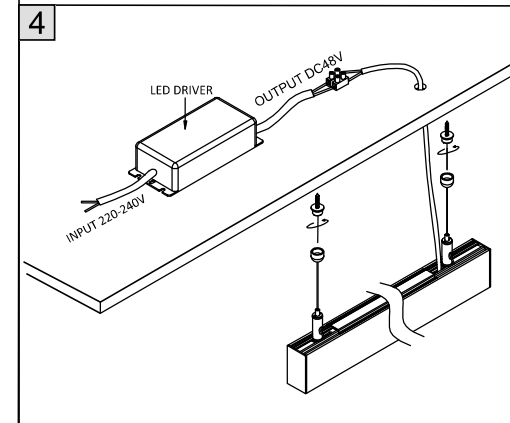

MATERIAL | AL PC

» 318

Code	Dimensions (mm): LxWxH	Color
06.SUPCOV	1000 x 24 x 5,3	Transparent

LED CE IP20

MATERIAL | PC

» 318

IN_LINE TUB XS A 48

Code	Product Lumen	Power Watt	Color T (K)	CRI	Color
06.0248.02.930.WH	112	2,1	3000	>90	White
06.0248.02.930.BK	112	2,1	3000	>90	Black