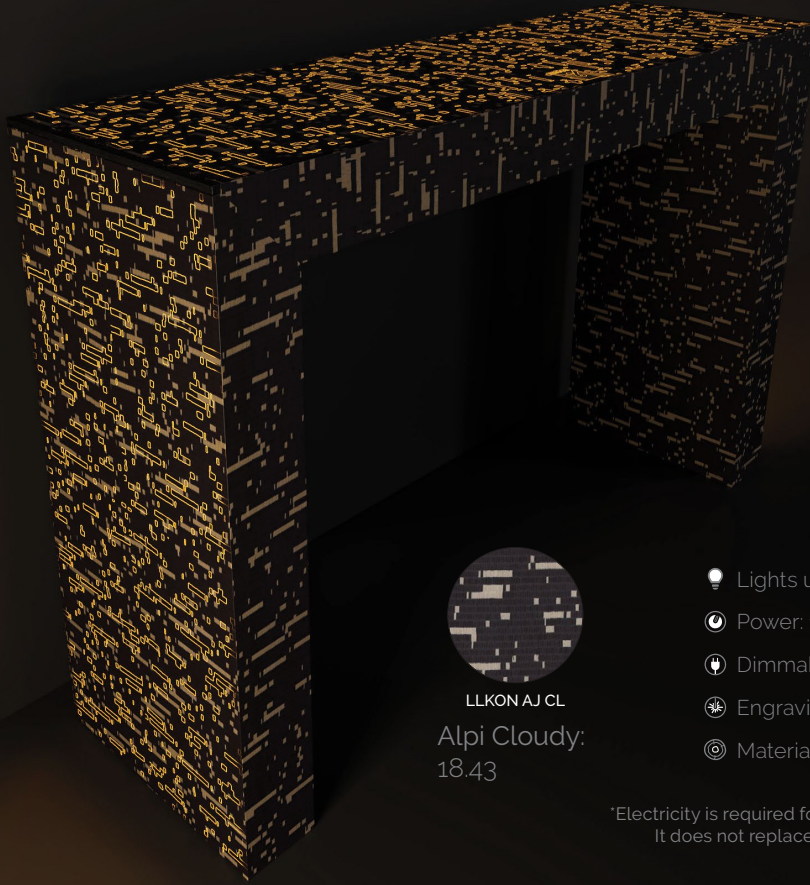

Dimensions:

120cm x 35cm x 80cm
47.24in x 13.78in x 31.5in

FULL LEGS CONSOLE "A"

J.A.G.O.R.T.A. with LED lighting

This console table designed with Jagorta technology and Italian Alpi veneers lights up at the top and sides. It can be chosen individually or in pairs with our console table B which lights up at the edges. It is not only a unique piece of furniture, but also functions as a light fixture. *