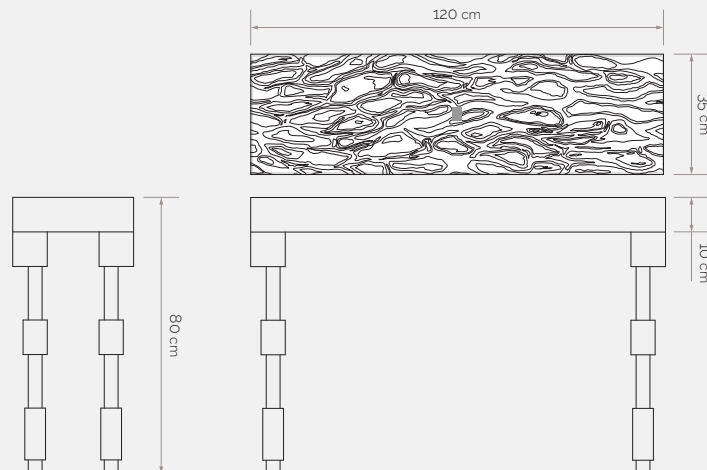

Dimensions:

120cm x 35cm x 80cm

47,24in x 13,78in x 31,5in