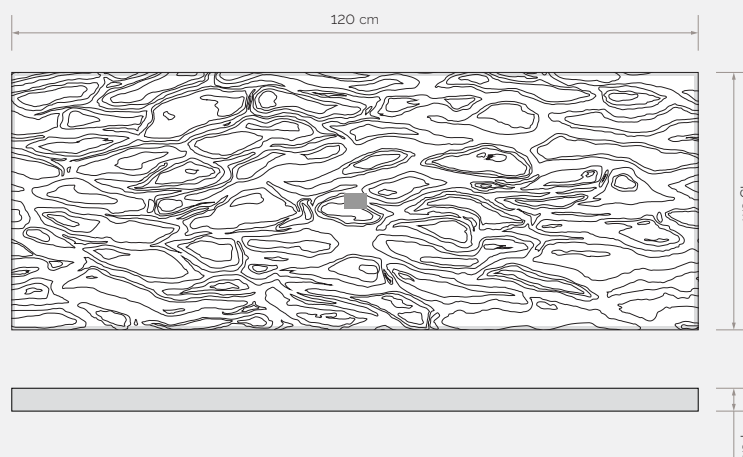

Electricity is required for their operation. It does not replace general lighting.

FAL J MP 12045

WALL PANEL

J.A.G.O.R.T.A. with LED lighting

▢ Dimensions:

120cm x 45cm x 4cm

47,24in x 17,72in x 1,57in

FAL J CL 12045