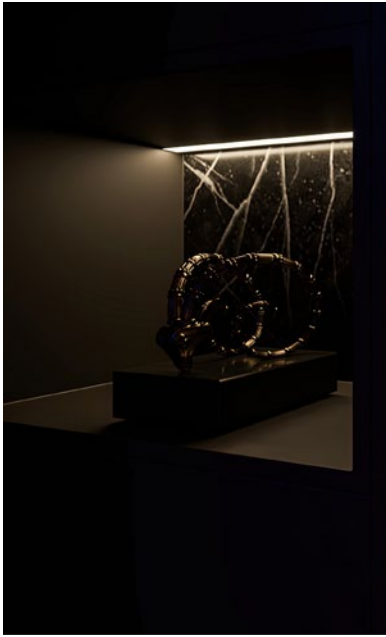

THE WALL PANEL

Real wood is the most elegant material for interior design.