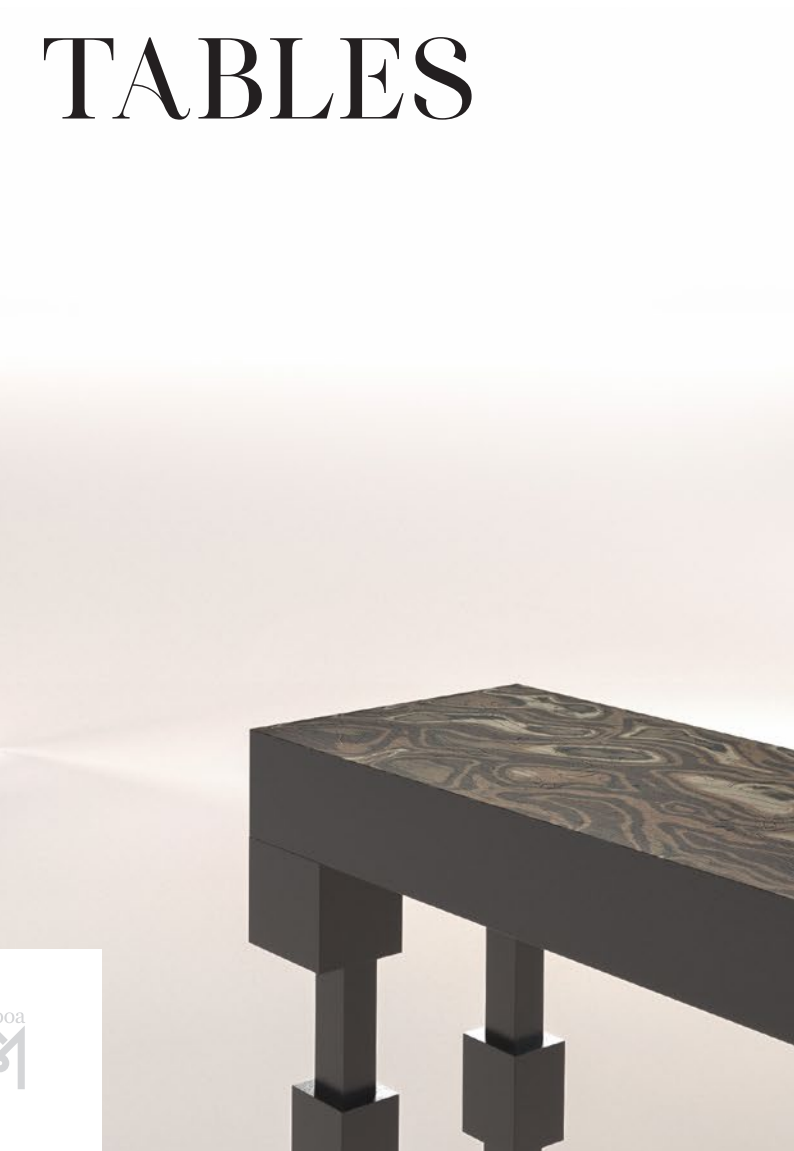

J·A·G·O·R·T·A
www.jagorta.com

WINNER
productdesignawards
DESK & TABLES
DUBAI

THE
GENTLEMAN
COMMUNE AND
BAR IN BROWN

CHANDELIERS

Alpi Sottsass
Grey: 18.73

BLACK

HORSE

CONSOL TABLES