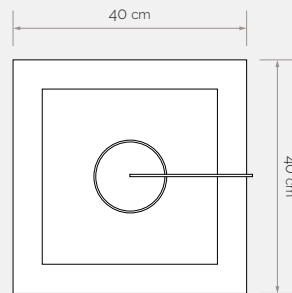

Alpi Sand Oak:
10.83

Alpi Gabon
Ebony: 10.43

*real copper, its discoloration is a natural occurrence

Electricity is required for their operation.
It does not replace general lighting.

📏 Dimensions:

40cm x 56cm x 40cm
15,75in x 21,65in x 15,75in