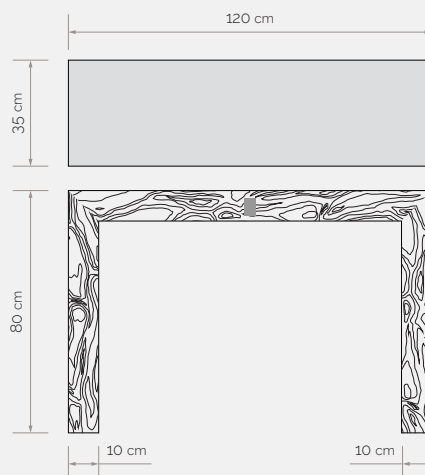

Dimensions:

120cm x 35cm x 80cm
47,24in x 13,78in x 31,5in

FULL LEGS CONSOLE "B"

J.A.G.O.R.T.A. with LED lighting

This console table designed with Jagorta technology and Italian Alpi veneers lights up at the edges. It can be chosen individually or in pairs with our console table A which lights up at the top and sides. It is not only a unique piece of furniture, but also functions as a light fixture.*