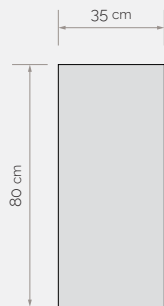

Dimensions:

120cm x 35cm x 80cm
47,24in x 13,78in x 31,5in

TABLE LAMP

J.A.G.O.R.T.A. with LED lighting

With this piece, you can define or redefine the mood of an entire interior. When designing, I did not have the traditional function of table lamps used for reading in mind. It creates an intimate atmosphere with its small, luminous, raindrop pattern; it is a great manufacturing accomplishment that it emits light through the veneer on its entire surface. Its marble base provides stability.