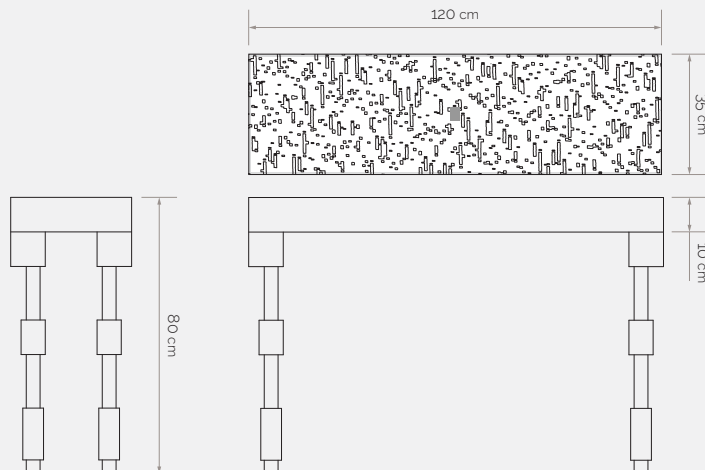

BLACK HORSE CONSOLE

J.A.G.O.R.T.A. with LED lighting

BHKON AJ CL

Alpi Cloudy:
18.43

- 💡 Lights up: yes
- 🔊 Dimmable: yes
- ⚡ Power: 45 watt
- 🔍 Engraving pattern: cloud
- 🌳 Materials: wood veneer

Its legs, like that of a horse, are expressed in geometric shapes. Its veneered top gives a soft glow, the legs and edges of the tabletop are painted black (20 gloss). Not only a unique piece of furniture, but also a decorative element that softly illuminates its surroundings. The Jagorta technology, which can be found in the tabletop, has won several awards at international exhibitions. European craftsmanship, limited edition. The serial number is engraved on the product.

Electricity is required for their operation. It does not replace general lighting.

📏 Dimensions:

120cm x 35cm x 80cm
47,24in x 13,78in x 31,5in