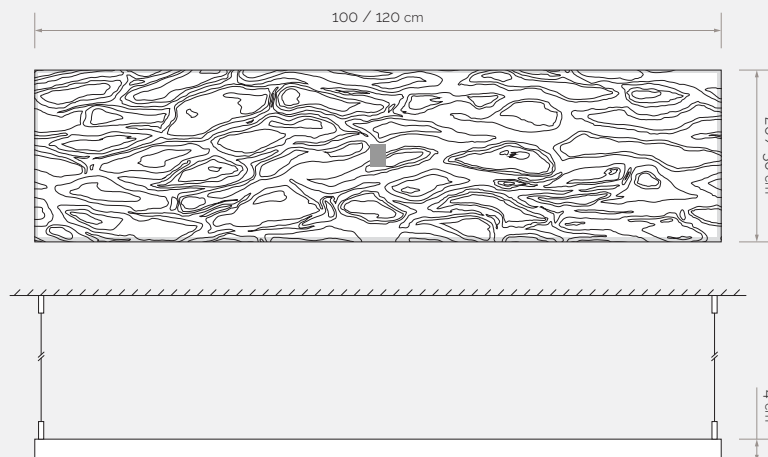

CHANDELIER

J.A.G.O.R.T.A. with LED lighting

Its warm effect is due to the chosen veneer, which is pleasing to the eye in itself. Its design gives the opportunity to play with the shapes when decorating the space, you can even hang several pieces next to each other. Its soft light is used as a decorative element, it shines through an engraving pattern.*

It can be ordered with a chrome, copper or antique copper colored frame. Its long suspension also makes it suitable for high ceiling heights.

- 💡 Lights up: yes
- 🔌 Power (100 cm): 48 watt
- 🔊 Dimmable: yes
- ⚙️ Engraving pattern: crust
- ⚡ Power (120 cm): 60 watt
- 🪵 Materials: wood veneer, metal edge closure*

Alpi Sottsass
Grey: 18.73

Antique copper frame (CSILJ 12030 / 10020 ACOP)

Chrome frame (CSILJ 12030 / 10020 CR)

Copper frame (CSILJ 12030 / 10020 COP)

*Electricity is required for their operation. It does not replace general lighting.

Dimensions:

120cm x 30cm x 4cm
47,24in x 11,81in x 1,57in

100cm x 20cm x 4cm
39,37in x 7,87in x 1,57in