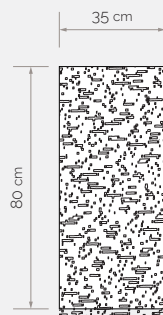

FULL LEGS CONSOLE "A"

J.A.G.O.R.T.A. with LED lighting

This console table designed with Jagorta technology and Italian Alpi veneers lights up at the top and sides. It can be chosen individually or in pairs with our console table B which lights up at the edges. It is not only a unique piece of furniture, but also functions as a light fixture. *

LLKON AJ CL

Alpi Cloudy:
18.43

- 💡 Lights up: yes
- ⚡ Power: 120 watt
- 📶 Dimmable: yes
- ✂️ Engraving pattern: cloud
- 🌳 Materials: wood veneer

*Electricity is required for their operation.
It does not replace general lighting.

Dimensions:

120cm x 35cm x 80cm
47,24in x 13,78in x 31,5in