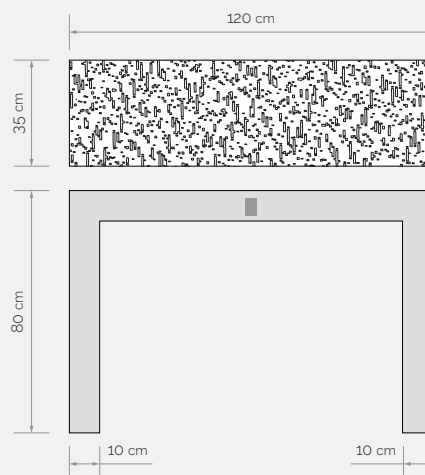

FULL LEGS CONSOLE "A"

J.A.G.O.R.T.A. with LED lighting

This console table designed with Jagorta technology and Italian Alpi veneers lights up at the top and sides. It can be chosen individually or in pairs with our console table B which lights up at the edges. It is not only a unique piece of furniture, but also functions as a light fixture. *

LLKON AJ CL

Alpi Cloudy:
18.43

- 💡 Lights up: yes
- ⚡ Power: 120 watt
- 📶 Dimmable: yes
- ✂️ Engraving pattern: cloud
- 🌳 Materials: wood veneer

*Electricity is required for their operation.
It does not replace general lighting.

Dimensions:

120cm x 35cm x 80cm
47,24in x 13,78in x 31,5in