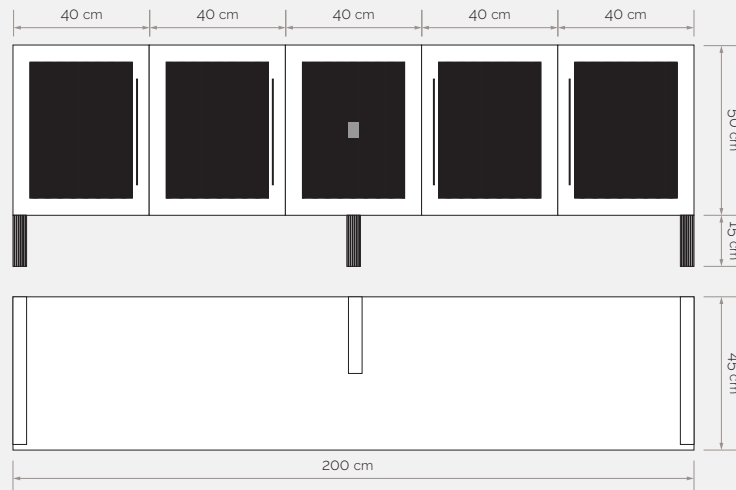

*real copper, its discoloration is a natural occurrence

Dimensions:

200cm x 45cm x 65cm

78,74in x 17,72in x 25,6in

GENTLEMAN DRESSER

As the name of the product implies, it is not overly ostentatious, yet it still garners attention due to its sheer elegance, radiance and its timeless and eternal sophistication. Each product is limited edition, hand-crafted European masterpiece which is engraved with its own unique serial number.

Alpi Sand Oak:
10.83

↳ Dimensions:

200cm x 45cm x 65cm

78,74in x 17,72in x 25,6in

GENTLEMAN BAR CABINET

J.A.G.O.R.T.A. with LED lighting

As the name of the product implies, it is not overly ostentatious, yet it still garners attention due to its sheer elegance, radiance and its timeless and eternal sophistication. It exudes determination and confidence, but as the night comes, it will also show you its deeply hidden, beautifully shining soul.