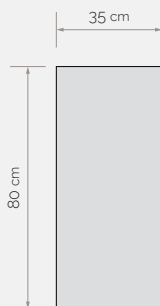

Dimensions:

120cm x 35cm x 80cm
47,24in x 13,78in x 31,5in