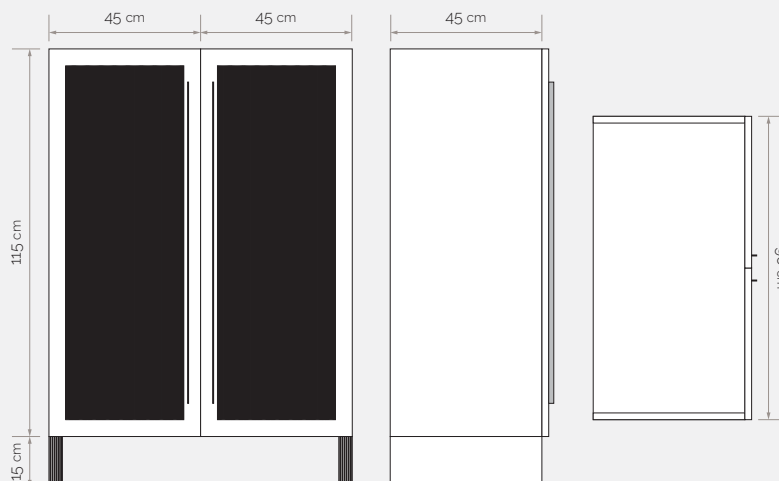

*real copper, its discoloration is a natural occurrence

Dimensions:

200cm x 45cm x 65cm

78,74in x 17,72in x 25,6in

GENTLEMAN DRESSER

As the name of the product implies, it is not overly ostentatious, yet it still garners attention due to its sheer elegance, radiance and its timeless and eternal sophistication. Each product is limited edition, hand-crafted European masterpiece which is engraved with its own unique serial number.

📏 Dimensions:

90cm x 45cm x 130cm

35,43in x 17,72in x 51,18in

GENTLEMAN BAR CABINET

J.A.G.O.R.T.A. with LED lighting

As the name of the product implies, it is not overly ostentatious, yet it still garners attention due to its sheer elegance, radiance and its timeless and eternal sophistication. It exudes determination and confidence, but as the night comes, it will also show you its deeply hidden, beautifully shining soul.