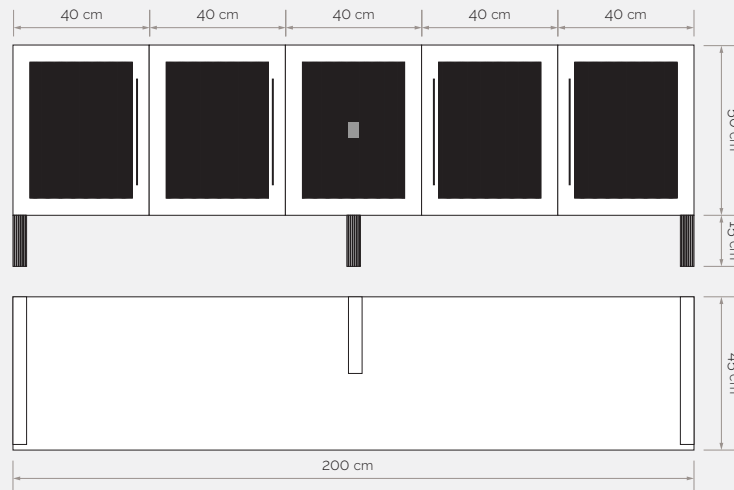

*real copper, its discoloration is a natural occurrence

Dimensions:

200cm x 45cm x 65cm

78,74in x 17,72in x 25,6in

GENTLEMAN DRESSER

As the name of the product implies, it is not overly ostentatious, yet it still garners attention due to its sheer elegance, radiance and its timeless and eternal sophistication. Each product is limited edition, hand-crafted European masterpiece which is engraved with its own unique serial number.