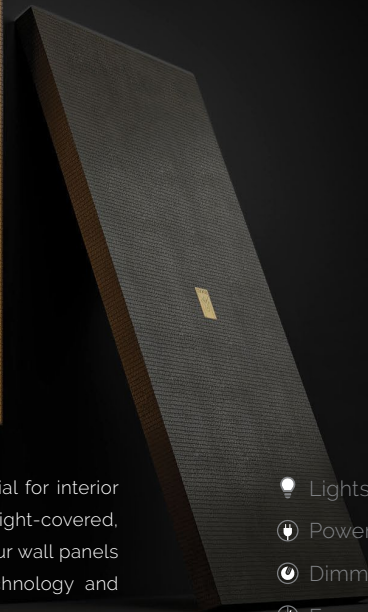

Electricity is required for their operation. It does not replace general lighting.

FAL J CL 12045

WALL PANEL

J.A.G.O.R.T.A. with LED lighting

▬ Dimensions:

120cm x 45cm x 4cm

47,24in x 17,72in x 1,57in

FALJ SV 12045
Alpi Smoky
Velvet: 14.02

Real wood is the most elegant material for interior design, giving you the ability to create light-covered, paneled walls and wall decorations. Our wall panels are made with patented Jagorta technology and Italian Alpi veneers in a range of colors. European craftsmanship, limited edition. The serial number is engraved on the product. The product can also be ordered without lighting.