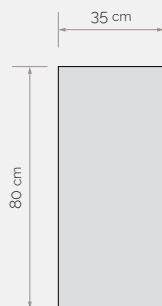

Dimensions:

120cm x 35cm x 80cm
47,24in x 13,78in x 31,5in

FULL LEGS CONSOLE

You can choose console tables designed with Italian Alpi veneers in pairs or individually. European craftsmanship, limited edition and the serial number is engraved on the product.