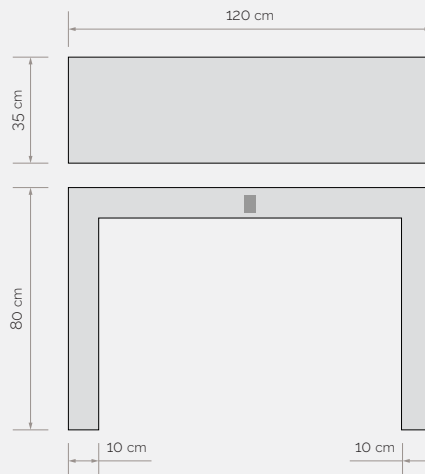

Dimensions:

120cm x 35cm x 80cm
47,24in x 13,78in x 31,5in

FULL LEGS CONSOLE

You can choose console tables designed with Italian Alpi veneers in pairs or individually. European craftsmanship, limited edition and the serial number is engraved on the product.

Dimensions:

120cm x 35cm x 80cm
47,24in x 13,78in x 31,5in

TABLE LAMP

J.A.G.O.R.T.A. with LED lighting

With this piece, you can define or redefine the mood of an entire interior. When designing, I did not have the traditional function of table lamps used for reading in mind. It creates an intimate atmosphere with its small, luminous, raindrop pattern; it is a great manufacturing accomplishment that it emits light through the veneer on its entire surface. Its marble base provides stability.