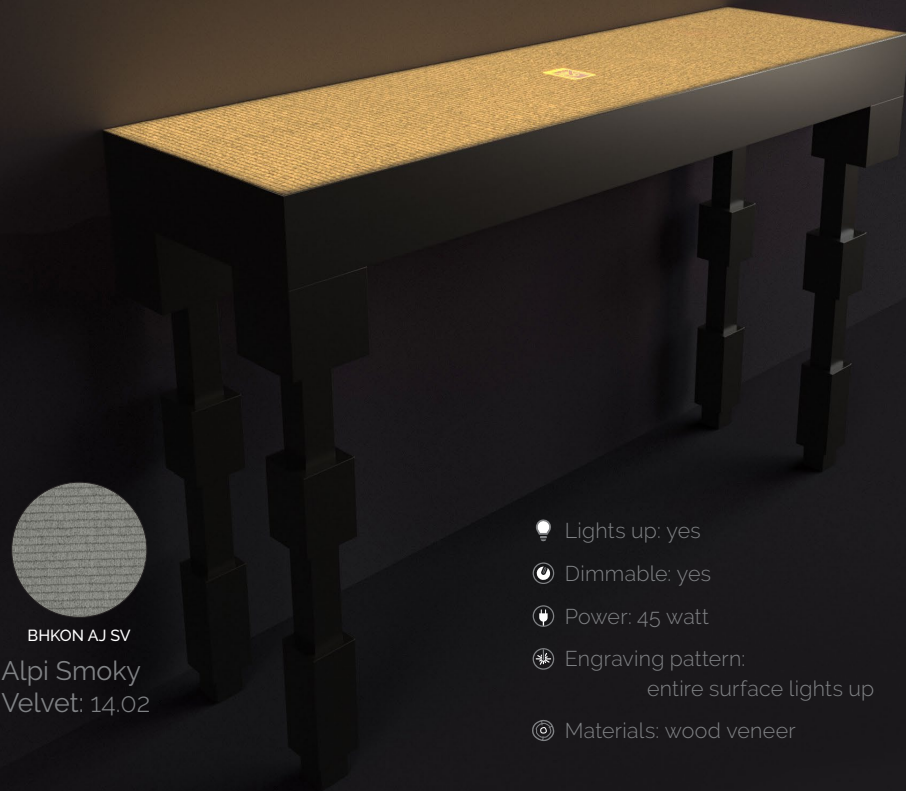

Alpi Cloudy:
18.43

- 💡 Lights up: yes
- 🔊 Dimmable: yes
- ⚡ Power: 45 watt
- 🔍 Engraving pattern: cloud
- 🌳 Materials: wood veneer

Its legs, like that of a horse, are expressed in geometric shapes. Its veneered top gives a soft glow, the legs and edges of the tabletop are painted black (20 gloss). Not only a unique piece of furniture, but also a decorative element that softly illuminates its surroundings. The Jagorta technology, which can be found in the tabletop, has won several awards at international exhibitions. European craftsmanship, limited edition. The serial number is engraved on the product.

Electricity is required for their operation. It does not replace general lighting.

📏 Dimensions:

120cm x 35cm x 80cm
47,24in x 13,78in x 31,5in

BLACK HORSE CONSOLE

J.A.G.O.R.T.A. with LED lighting

BHKON AJ SV