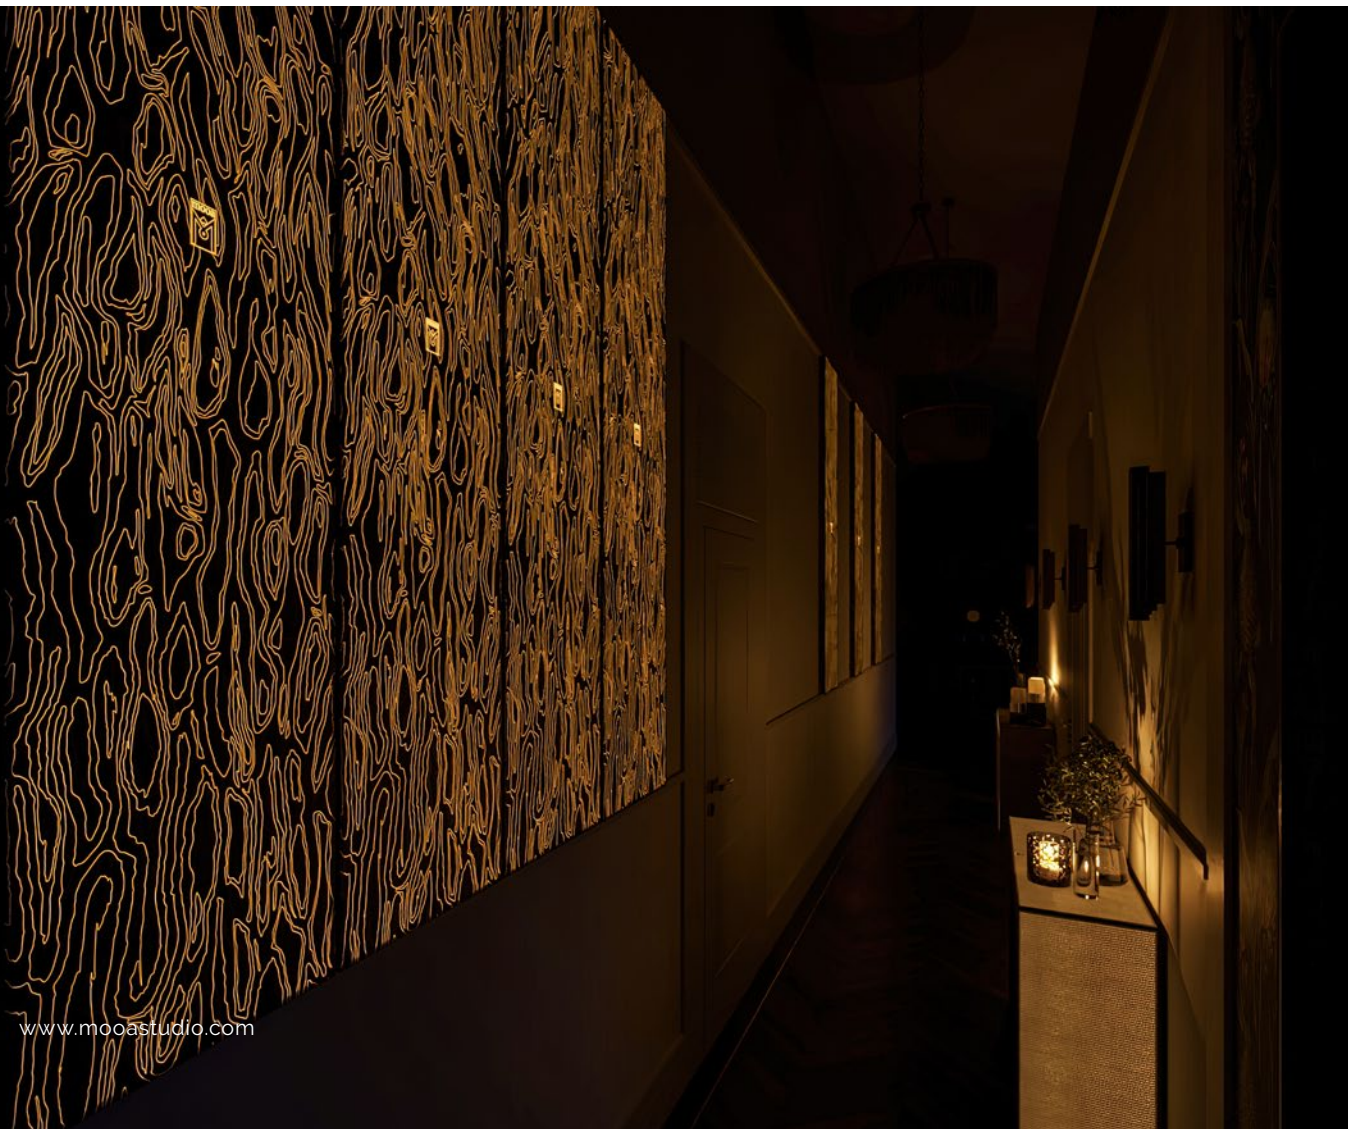

THE J.A.G.O.R.T.A. — TECHNOLOGY —

The Technology and light through an intricate web of system make it so that the wood gets to showcase its profound natural beauty, the patented, multi - award winning techology has been chosen by mooa studio as the producer of their exclusive products.

J·A·G·O·R·T·A
www.jagorta.com

WINNER
productdesignawards
DESK & TABLES
DUBAI