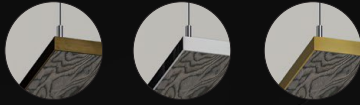

CHANDELIER

J.A.G.O.R.T.A. with LED lighting

Its warm effect is due to the chosen veneer, which is pleasing to the eye in itself. Its design gives the opportunity to play with the shapes when decorating the space, you can even hang several pieces next to each other. Its soft light is used as a decorative element, it shines through an engraving pattern.*

It can be ordered with a chrome, copper or antique copper colored frame. Its long suspension also makes it suitable for high ceiling heights.

- 💡 Lights up: yes
- 🔌 Power (100 cm): 48 watt
- 🔊 Dimmable: yes
- ⚙️ Engraving pattern: crust
- ⚡ Power (120 cm): 60 watt
- 🪵 Materials: wood veneer, metal edge closure*

Alpi Sottsass
Grey: 18.73

Antique copper frame (CSILJ 12030 / 10020 ACOP)

Chrome frame (CSILJ 12030 / 10020 CR)

Copper frame (CSILJ 12030 / 10020 COP)

*Electricity is required for their operation. It does not replace general lighting.

Dimensions:

120cm x 30cm x 4cm
47,24in x 11,81in x 1,57in

100cm x 20cm x 4cm
39,37in x 7,87in x 1,57in