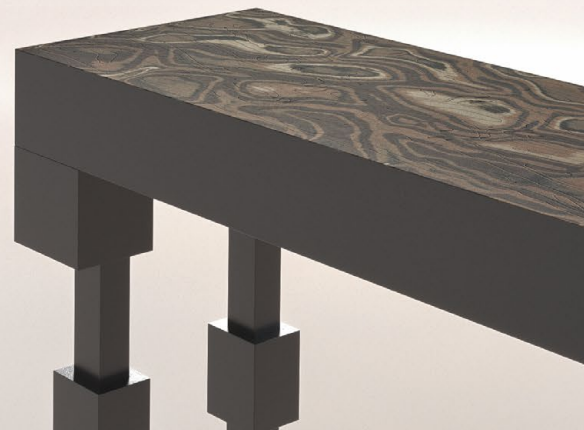

Alpi Maritime
Pine: 18.47

Alpi Cloudy:
18.43

Alpi Smoky
Velvet: 14.02