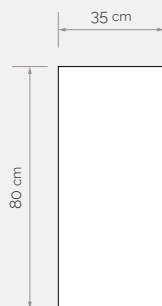

FULL LEGS CONSOLE "A"

J.A.G.O.R.T.A. with LED lighting

This console table designed with Jagorta technology and Italian Alpi veneers lights up at the top and sides. It can be chosen individually or in pairs with our console table B which lights up at the edges. It is not only a unique piece of furniture, but also functions as a light fixture. *

LLKON AJ SV

Alpi Smoky
Velvet: 14.02

- 💡 Lights up: yes
- ⚡ Power: 120 watt
- 🔘 Dimmable: yes
- 🌀 Engraving pattern:
  entire surface lights up
- 🌳 Materials: wood veneer

*Electricity is required for their operation.
It does not replace general lighting.

Dimensions:

120cm x 35cm x 80cm
47,24in x 13,78in x 31,5in