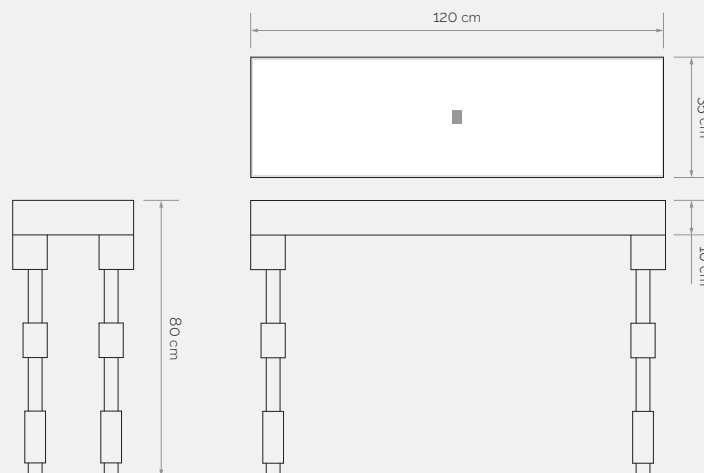

Electricity is required for their operation. It does not replace general lighting.

Dimensions:

120cm x 35cm x 80cm

47,24in x 13,78in x 31,5in

BLACK HORSE CONSOLE

💡 Lights up: no

© Materials: wood veneer

Its legs, like that of a horse, are expressed in geometric shapes. The legs and edges of the tabletop are painted black (20 gloss). European craftsmanship, limited edition. The serial number is engraved on the product.

BHKON MP

Alpi Maritime
Pine: 18.47

BHKON CL

Alpi Cloudy:
18.43

BHKON SV

Alpi Smoky
Velvet: 14.02

▢ Dimensions:

120cm x 35cm x 80cm
47,24in x 13,78in x 31,5in