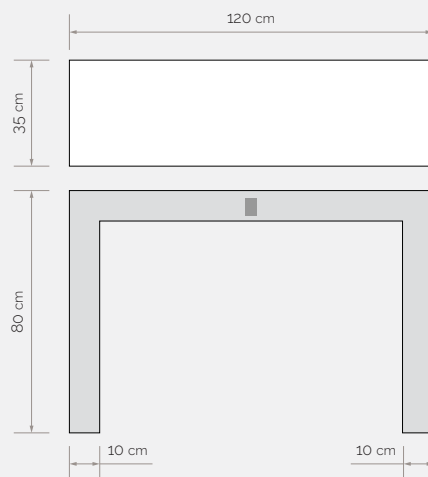

FULL LEGS CONSOLE "A"

J.A.G.O.R.T.A. with LED lighting

This console table designed with Jagorta technology and Italian Alpi veneers lights up at the top and sides. It can be chosen individually or in pairs with our console table B which lights up at the edges. It is not only a unique piece of furniture, but also functions as a light fixture. *

LLKON AJ SV

Alpi Smoky
Velvet: 14.02

- 💡 Lights up: yes
- ⚡ Power: 120 watt
- 🔘 Dimmable: yes
- 🌀 Engraving pattern:
  entire surface lights up
- 🌳 Materials: wood veneer

*Electricity is required for their operation.
It does not replace general lighting.

Dimensions:

120cm x 35cm x 80cm
47,24in x 13,78in x 31,5in