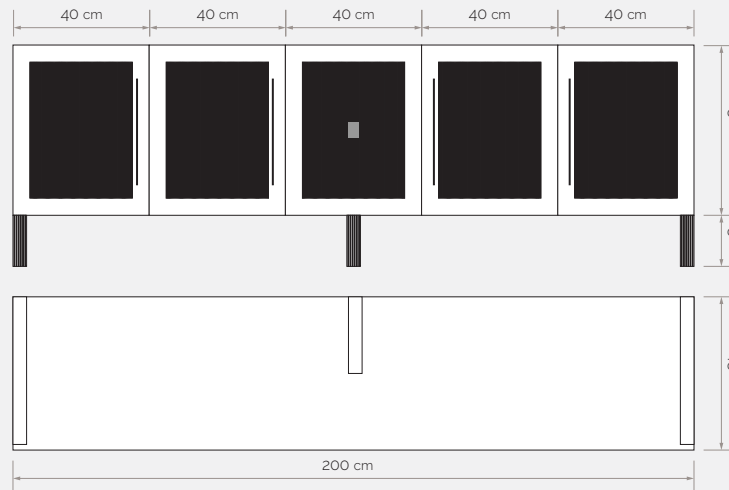

*real copper, its discoloration is a natural occurrence

📏 Dimensions:

200cm x 45cm x 65cm

78,74in x 17,72in x 25,6in

GENTLEMAN DRESSER

J.A.G.O.R.T.A. with LED lighting

As the name of the product implies, it is not overly ostentatious, yet it still garners attention due to its sheer elegance, radiance and its timeless and eternal sophistication. It exudes determination and confidence, but as the night comes, it will also show you its deeply hidden, beautifully shining soul. Our exclusive, high quality products are the results of the combination of Jagorta Light Wood technology and the never-ending strive for elegance of MOOA STUDIO. The luminescent wooden surfaces radiate luxury, harmony and a deep feeling of intimacy.