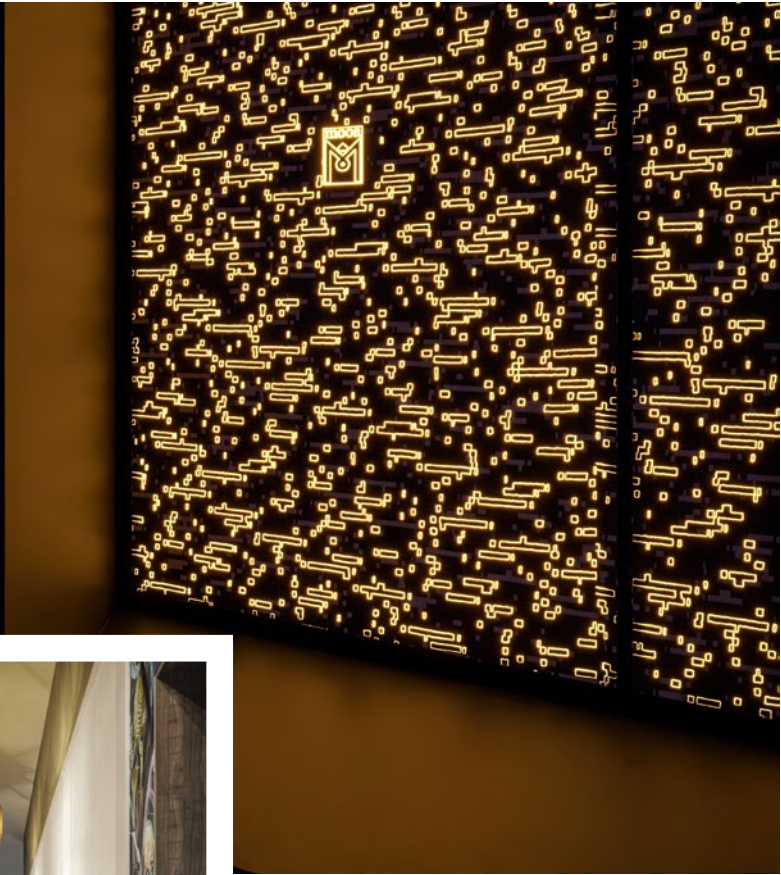

THE WALL PANEL

Real wood is the most elegant material for interior design.