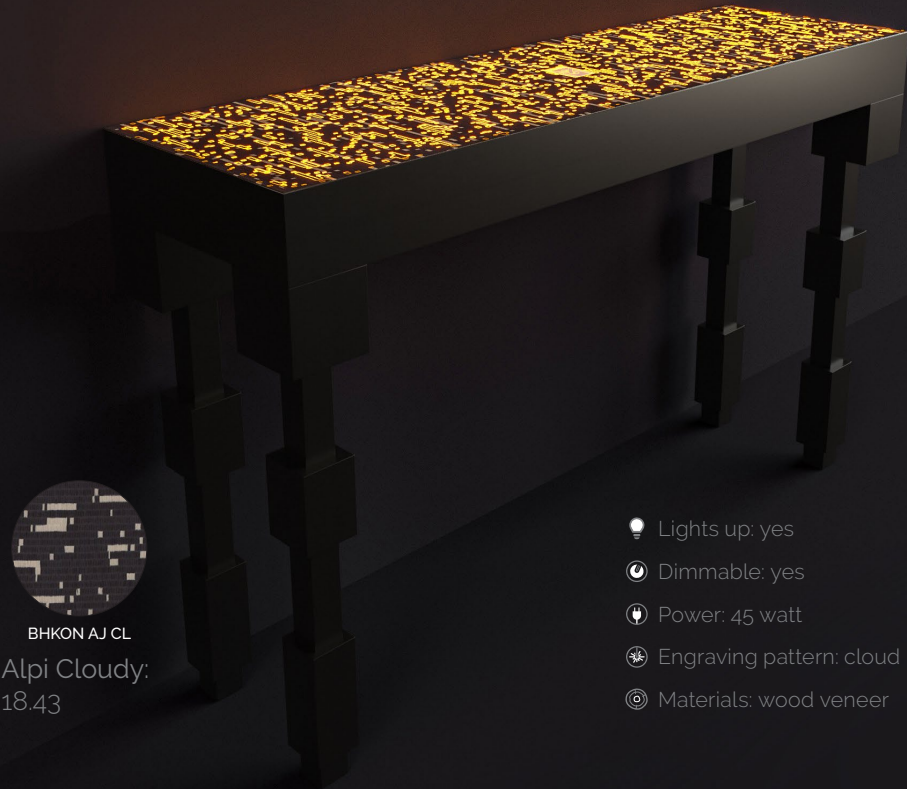

Its legs, like that of a horse, are expressed in geometric shapes. Its veneered top gives a soft glow, the legs and edges of the tabletop are painted black (20 gloss). Not only a unique piece of furniture, but also a decorative element that softly illuminates its surroundings. The Jagorta technology, which can be found in the tabletop, has won several awards at international exhibitions. European craftsmanship, limited edition. The serial number is engraved on the product.

Electricity is required for their operation. It does not replace general lighting.

Dimensions:

120cm x 35cm x 80cm

47,24in x 13,78in x 31,5in

BLACK HORSE CONSOLE

J.A.G.O.R.T.A. with LED lighting

BHKON AJ CL