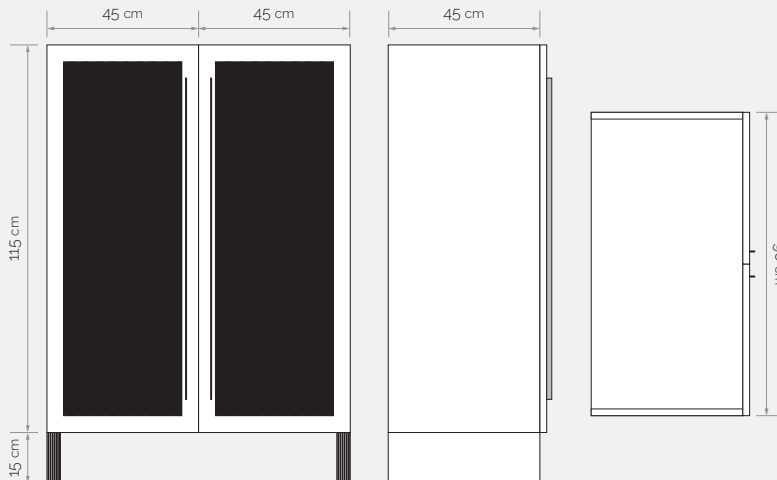

*real copper, its discoloration is a natural occurrence

Dimensions:

200cm x 45cm x 65cm

78,74in x 17,72in x 25,6in

GENTLEMAN DRESSER

As the name of the product implies, it is not overly ostentatious, yet it still garners attention due to its sheer elegance, radiance and its timeless and eternal sophistication. Each product is limited edition, hand-crafted European masterpiece which is engraved with its own unique serial number.

📏 Dimensions:

90cm x 45cm x 130cm

35,43in x 17,72in x 51,18in

GEF BAR

Alpi Gabon
Ebony: 10.43

GED BAR

Alpi Thermo
Oak: 12.68

GET BAR

↳ Dimensions:

90cm x 45cm x 130cm
35,43in x 17,72in x 51,18in

CHANDELIER

J.A.G.O.R.T.A. with LED lighting

Its warm effect is due to the chosen veneer, which is pleasing to the eye in itself. Its design gives the opportunity to play with the shapes when decorating the space, you can even hang several pieces next to each other. Its soft light is used as a decorative element, it shines through an engraving pattern.*