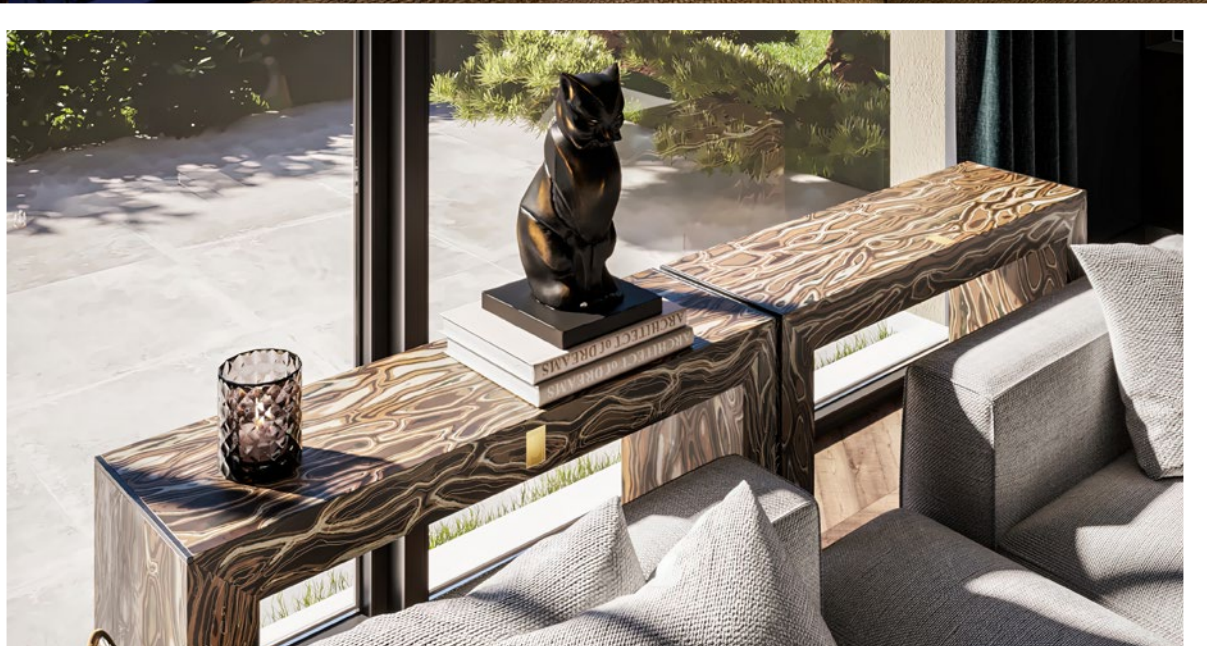

ALPI MARITIME PINE VEENER ON THE CONSOLTABLE AND WALLPANELS

FULL LEGS CONSOLE A
LLKON AJ MP
J.A.G.O.R.T.A.

FULL LEGS CONSOLE B
LLKON BJ MP
J.A.G.O.R.T.A.