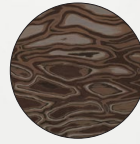

FAL MP 12045

Alpi Maritime
Pine: 18.47