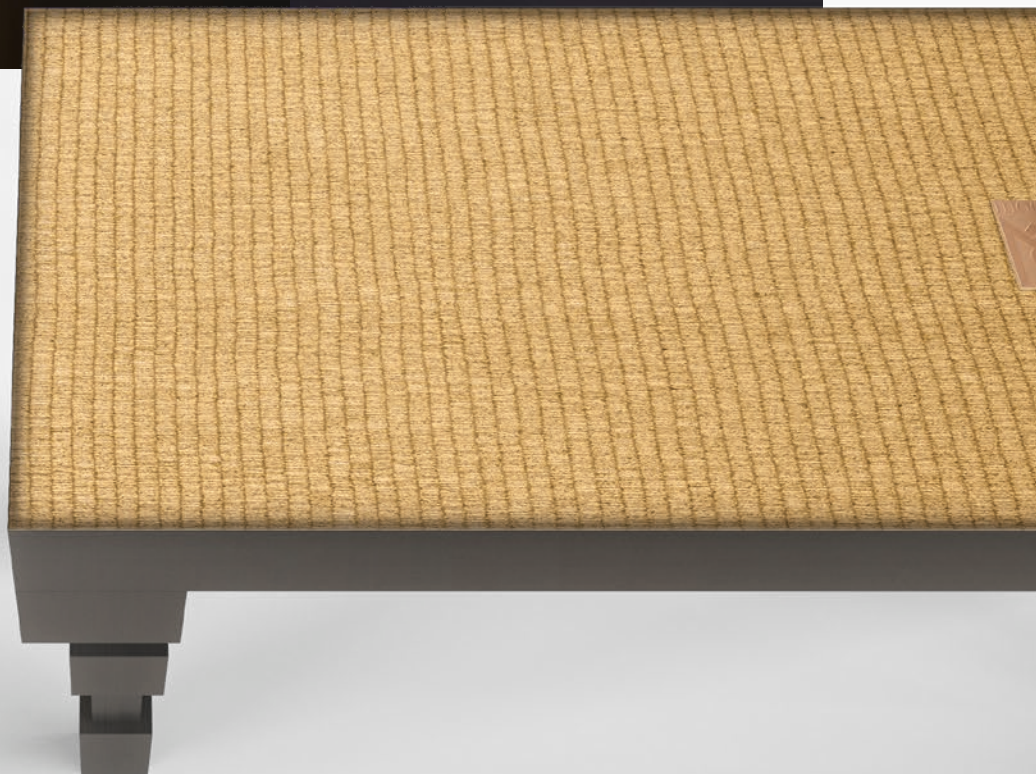

ALPI SMOKY VELVET VENEER

The main advantage of our thinking is that we work with immense designer experience. Which makes it so that every product fits eeach other both in style and color, and so that they can be easily used together in a given space.