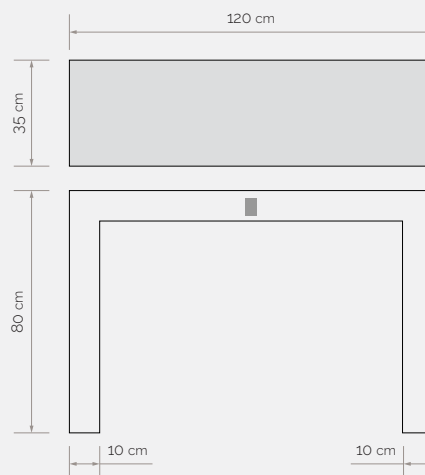

Dimensions:

120cm x 35cm x 80cm
47,24in x 13,78in x 31,5in

FULL LEGS CONSOLE "B"

J.A.G.O.R.T.A. with LED lighting

This console table designed with Jagorta technology and Italian Alpi veneers lights up at the edges. It can be chosen individually or in pairs with our console table A which lights up at the top and sides. It is not only a unique piece of furniture, but also functions as a light fixture.*

Dimensions:

120cm x 35cm x 80cm
47,24in x 13,78in x 31,5in

FULL LEGS CONSOLE

You can choose console tables designed with Italian Alpi veneers in pairs or individually. European craftsmanship, limited edition and the serial number is engraved on the product.