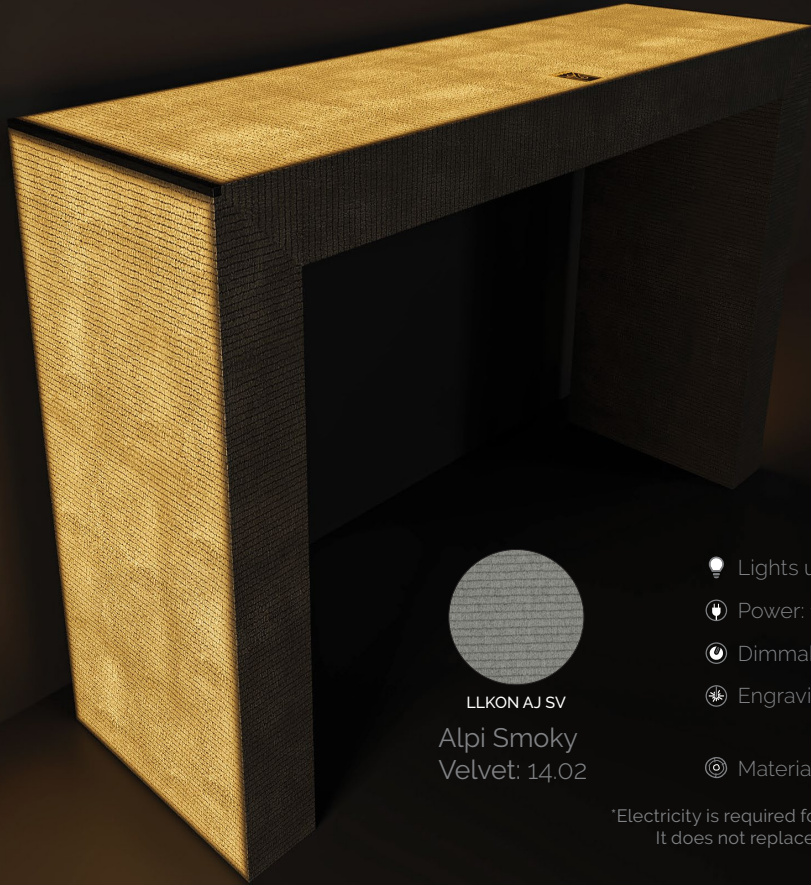

Dimensions:

120cm x 35cm x 80cm
47,24in x 13,78in x 31,5in

FULL LEGS CONSOLE "A"

J.A.G.O.R.T.A. with LED lighting

This console table designed with Jagorta technology and Italian Alpi veneers lights up at the top and sides. It can be chosen individually or in pairs with our console table B which lights up at the edges. It is not only a unique piece of furniture, but also functions as a light fixture. *