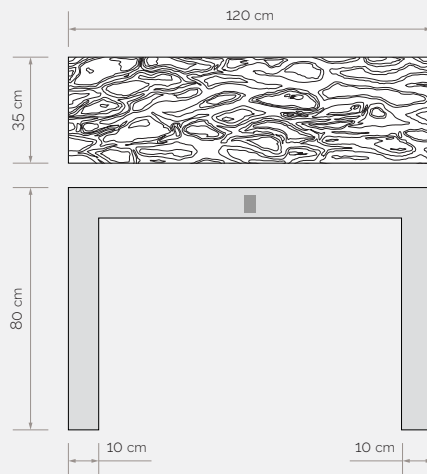

FULL LEGS CONSOLE "A"

J.A.G.O.R.T.A. with LED lighting

This console table designed with Jagorta technology and Italian Alpi veneers lights up at the top and sides. It can be chosen individually or in pairs with our console table B which lights up at the edges. It is not only a unique piece of furniture, but also functions as a light fixture. *

LLKON AJ MP

Alpi Maritime
Pine: 18.47

- 💡 Lights up: yes
- ⚡ Power: 120 watt
- 🔘 Dimmable: yes
- 🌀 Engraving pattern: crust
- 🌳 Materials: wood veneer

*Electricity is required for their operation.
It does not replace general lighting.

Dimensions:

120cm x 35cm x 80cm
47.24in x 13.78in x 31.5in