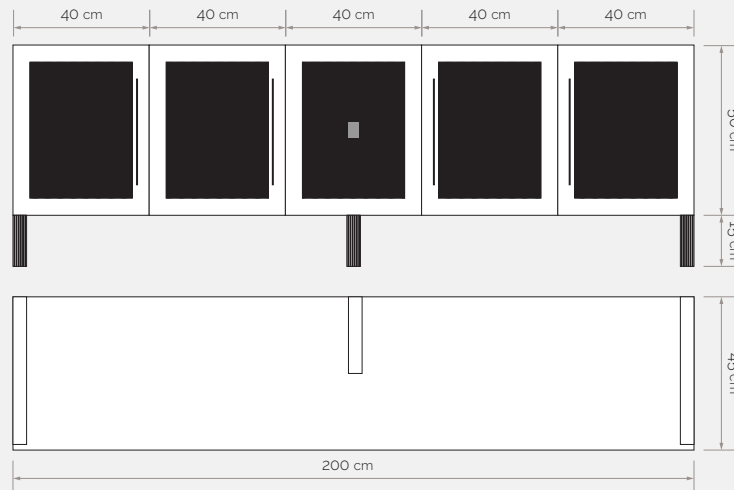

*real copper, its discoloration is a natural occurrence

📏 Dimensions:

200cm x 45cm x 65cm

78,74in x 17,72in x 25,6in

GENTLEMAN DRESSER

J.A.G.O.R.T.A. with LED lighting

As the name of the product implies, it is not overly ostentatious, yet it still garners attention due to its sheer elegance, radiance and its timeless and eternal sophistication. It exudes determination and confidence, but as the night comes, it will also show you its deeply hidden, beautifully shining soul. Our exclusive, high quality products are the results of the combination of Jagorta Light Wood technology and the never-ending strive for elegance of MOOA STUDIO. The luminescent wooden surfaces radiate luxury, harmony and a deep feeling of intimacy.