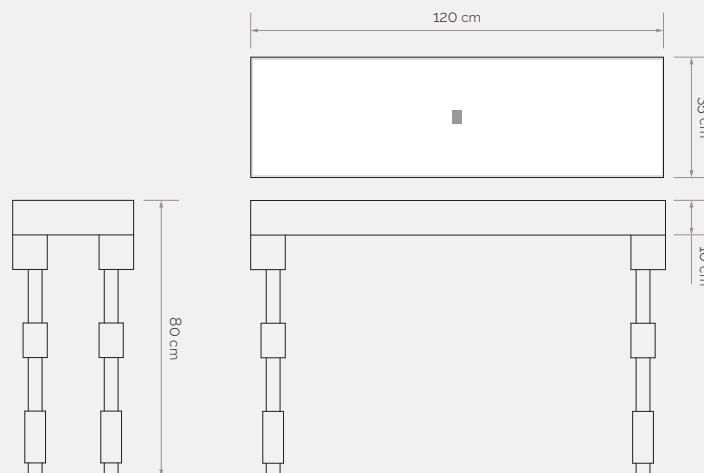

Electricity is required for their operation. It does not replace general lighting.

Dimensions:

120cm x 35cm x 80cm

47,24in x 13,78in x 31,5in

BLACK HORSE CONSOLE

💡 Lights up: no

© Materials: wood veneer

Its legs, like that of a horse, are expressed in geometric shapes. The legs and edges of the tabletop are painted black (20 gloss). European craftsmanship, limited edition. The serial number is engraved on the product.