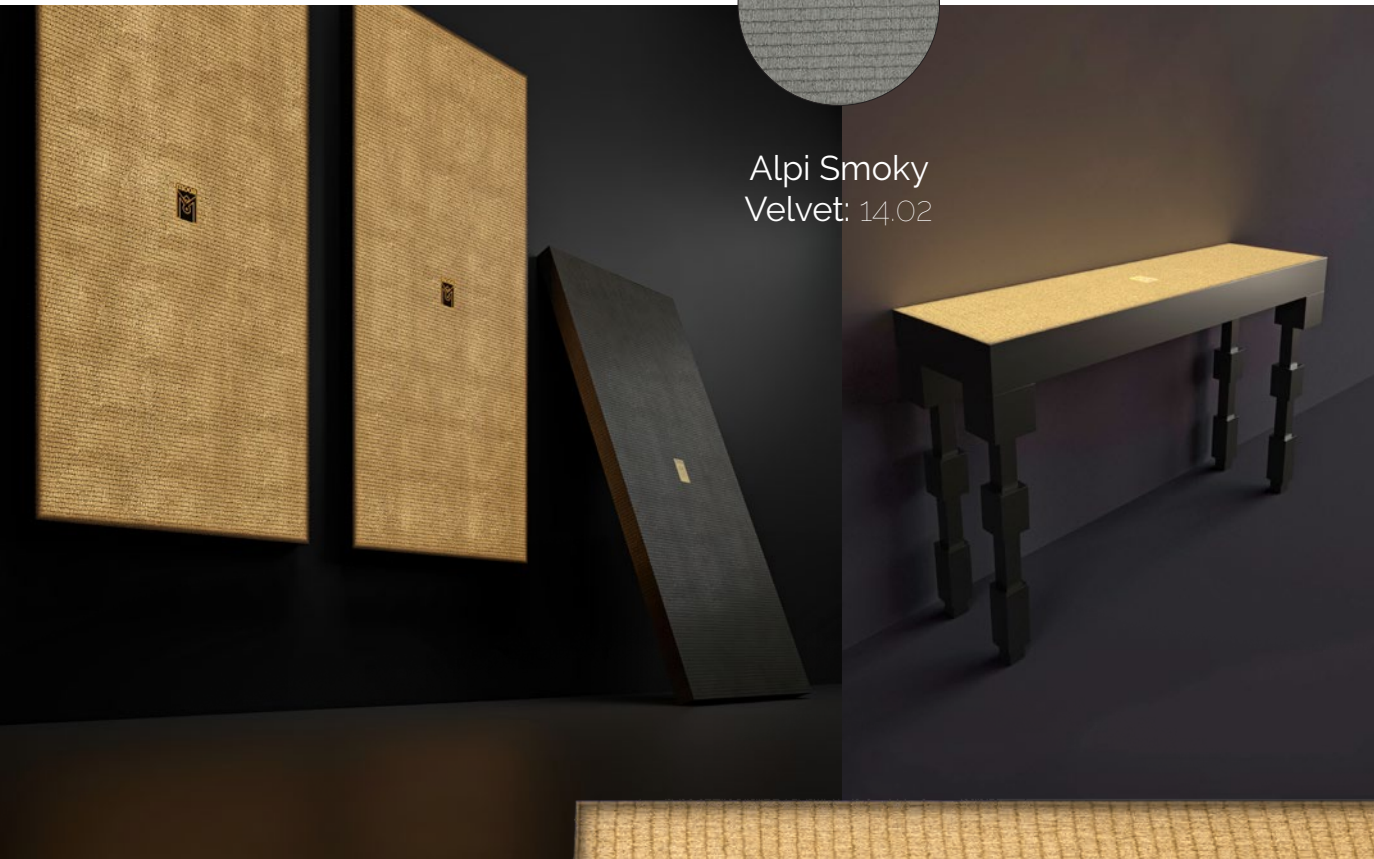

ALPI SMOKY VELVET VENEER

The main advantage of our thinking is that we work with immense designer experience. Which makes it so that every product fits eeach other both in style and color, and so that they can be easily used together in a given space.