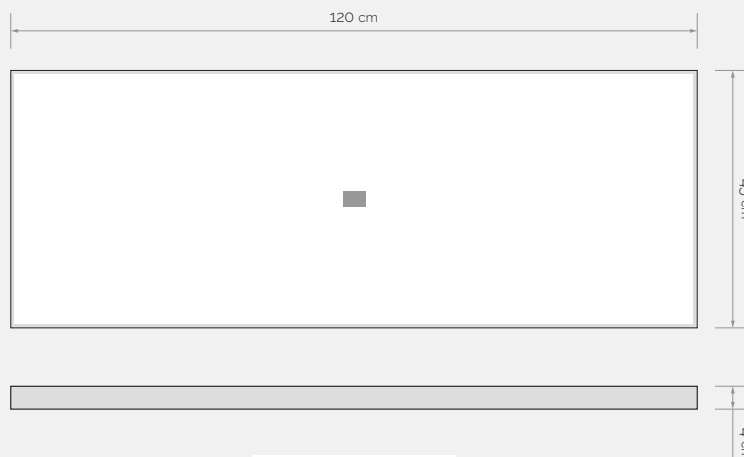

FALJ SV 12045

WALL PANEL

J.A.G.O.R.T.A. with LED lighting

📏 Dimensions:

120cm x 45cm x 4cm

47,24in x 17,72in x 1,57in

FAL MP 12045

Alpi Maritime
Pine: 18.47