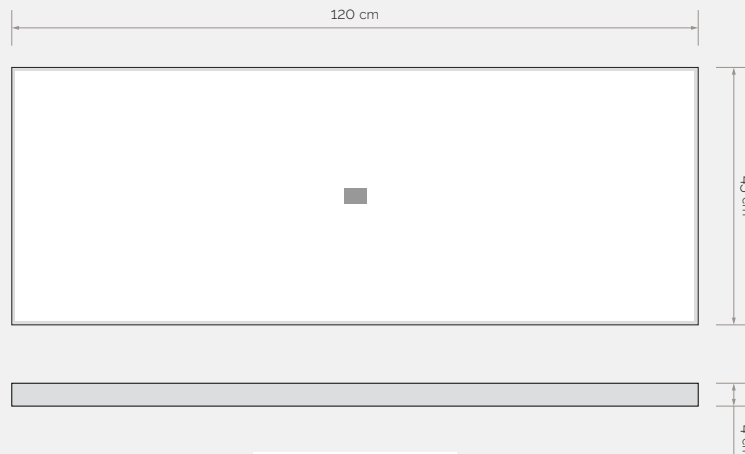

FAL MP 12045, FAL CL 12045, FAL SV 12045

WALL PANEL

📏 Dimensions:

120cm x 45cm x 4cm

47,24in x 17,72in x 1,57in

GENTLEMAN DRESSER

J.A.G.O.R.T.A. with LED lighting

As the name of the product implies, it is not overly ostentatious, yet it still garners attention due to its sheer elegance, radiance and its timeless and eternal sophistication. It exudes determination and confidence, but as the night comes, it will also show you its deeply hidden, beautifully shining soul. Our exclusive, high quality products are the results of the combination of Jagorta Light Wood technology and the never-ending strive for elegance of MOOA STUDIO. The luminescent wooden surfaces radiate luxury, harmony and a deep feeling of intimacy.