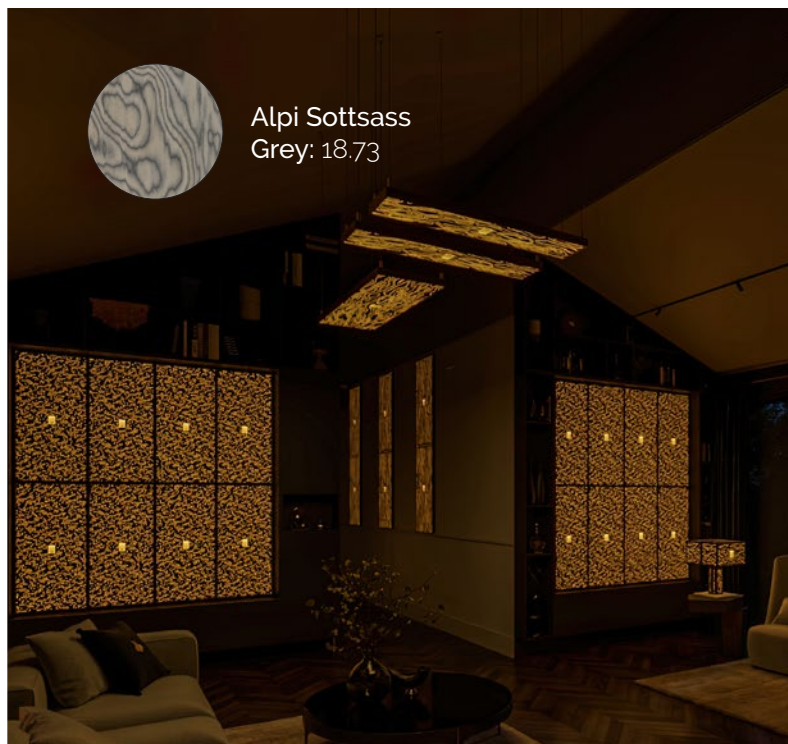

J·A·G·O·R·T·A
www.jagorta.com

WINNER
productdesignawards
DESK & TABLES
DUBAI

THE
GENTLEMAN
COMMUNE AND
BAR IN BROWN

CHANDELIERS

Alpi Sottsass
Grey: 18.73

BLACK

HORSE

CONSOL TABLES