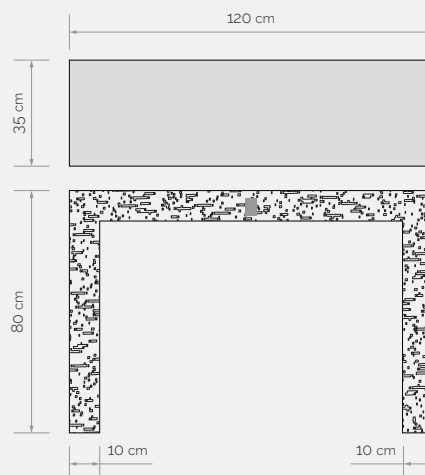

FULL LEGS CONSOLE "B"

J.A.G.O.R.T.A. with LED lighting

This console table designed with Jagorta technology and Italian Alpi veneers lights up at the edges. It can be chosen individually or in pairs with our console table A which lights up at the top and sides. It is not only a unique piece of furniture, but also functions as a light fixture.*

LLKON BJ CL

Alpi Cloudy:
18.43

- 💡 Lights up: yes
- ⚡ Power: 42 watt
- 🔘 Dimmable: yes
- 🌀 Engraving pattern: cloud
- 🌲 Materials: wood veneer

*Electricity is required for their operation.
It does not replace general lighting.

Dimensions:

120cm x 35cm x 80cm
47,24in x 13,78in x 31,5in