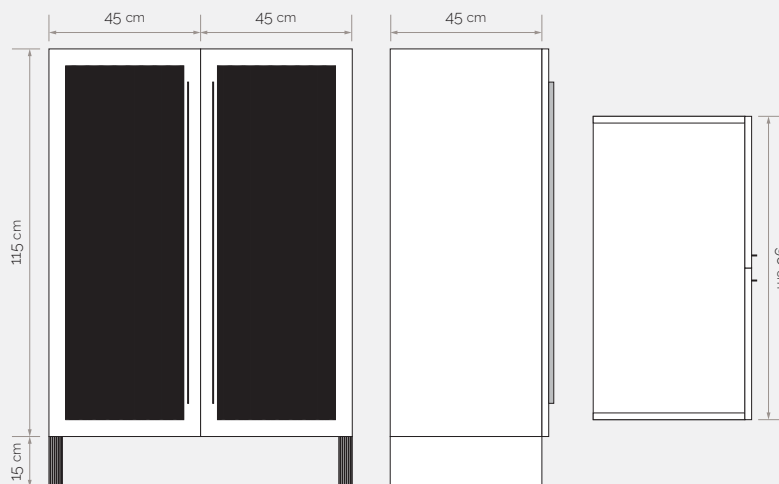

*real copper, its discoloration is a natural occurrence

Dimensions:

200cm x 45cm x 65cm

78,74in x 17,72in x 25,6in

GENTLEMAN DRESSER

As the name of the product implies, it is not overly ostentatious, yet it still garners attention due to its sheer elegance, radiance and its timeless and eternal sophistication. Each product is limited edition, hand-crafted European masterpiece which is engraved with its own unique serial number.

📏 Dimensions:

90cm x 45cm x 130cm

35,43in x 17,72in x 51,18in

GEF BAR

Alpi Gabon
Ebony: 10.43

GED BAR

Alpi Thermo
Oak: 12.68

GET BAR