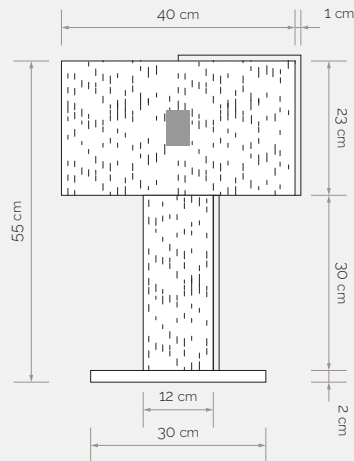

Alpi Sand Oak:
10.83

Alpi Gabon
Ebony: 10.43

*real copper, its discoloration is a natural occurrence

Electricity is required for their operation.
It does not replace general lighting.

📏 Dimensions:

40cm x 56cm x 40cm
15,75in x 21,65in x 15,75in