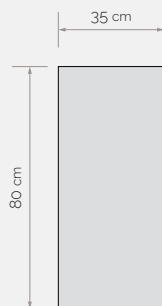

Dimensions:

120cm x 35cm x 80cm
47,24in x 13,78in x 31,5in