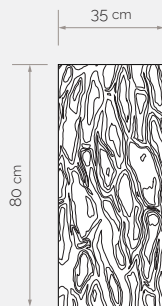

FULL LEGS CONSOLE "A"

J.A.G.O.R.T.A. with LED lighting

This console table designed with Jagorta technology and Italian Alpi veneers lights up at the top and sides. It can be chosen individually or in pairs with our console table B which lights up at the edges. It is not only a unique piece of furniture, but also functions as a light fixture. *

LLKON AJ MP

Alpi Maritime
Pine: 18.47

- 💡 Lights up: yes
- ⚡ Power: 120 watt
- 🔘 Dimmable: yes
- 🌀 Engraving pattern: crust
- 🌳 Materials: wood veneer

*Electricity is required for their operation.
It does not replace general lighting.

Dimensions:

120cm x 35cm x 80cm
47.24in x 13.78in x 31.5in